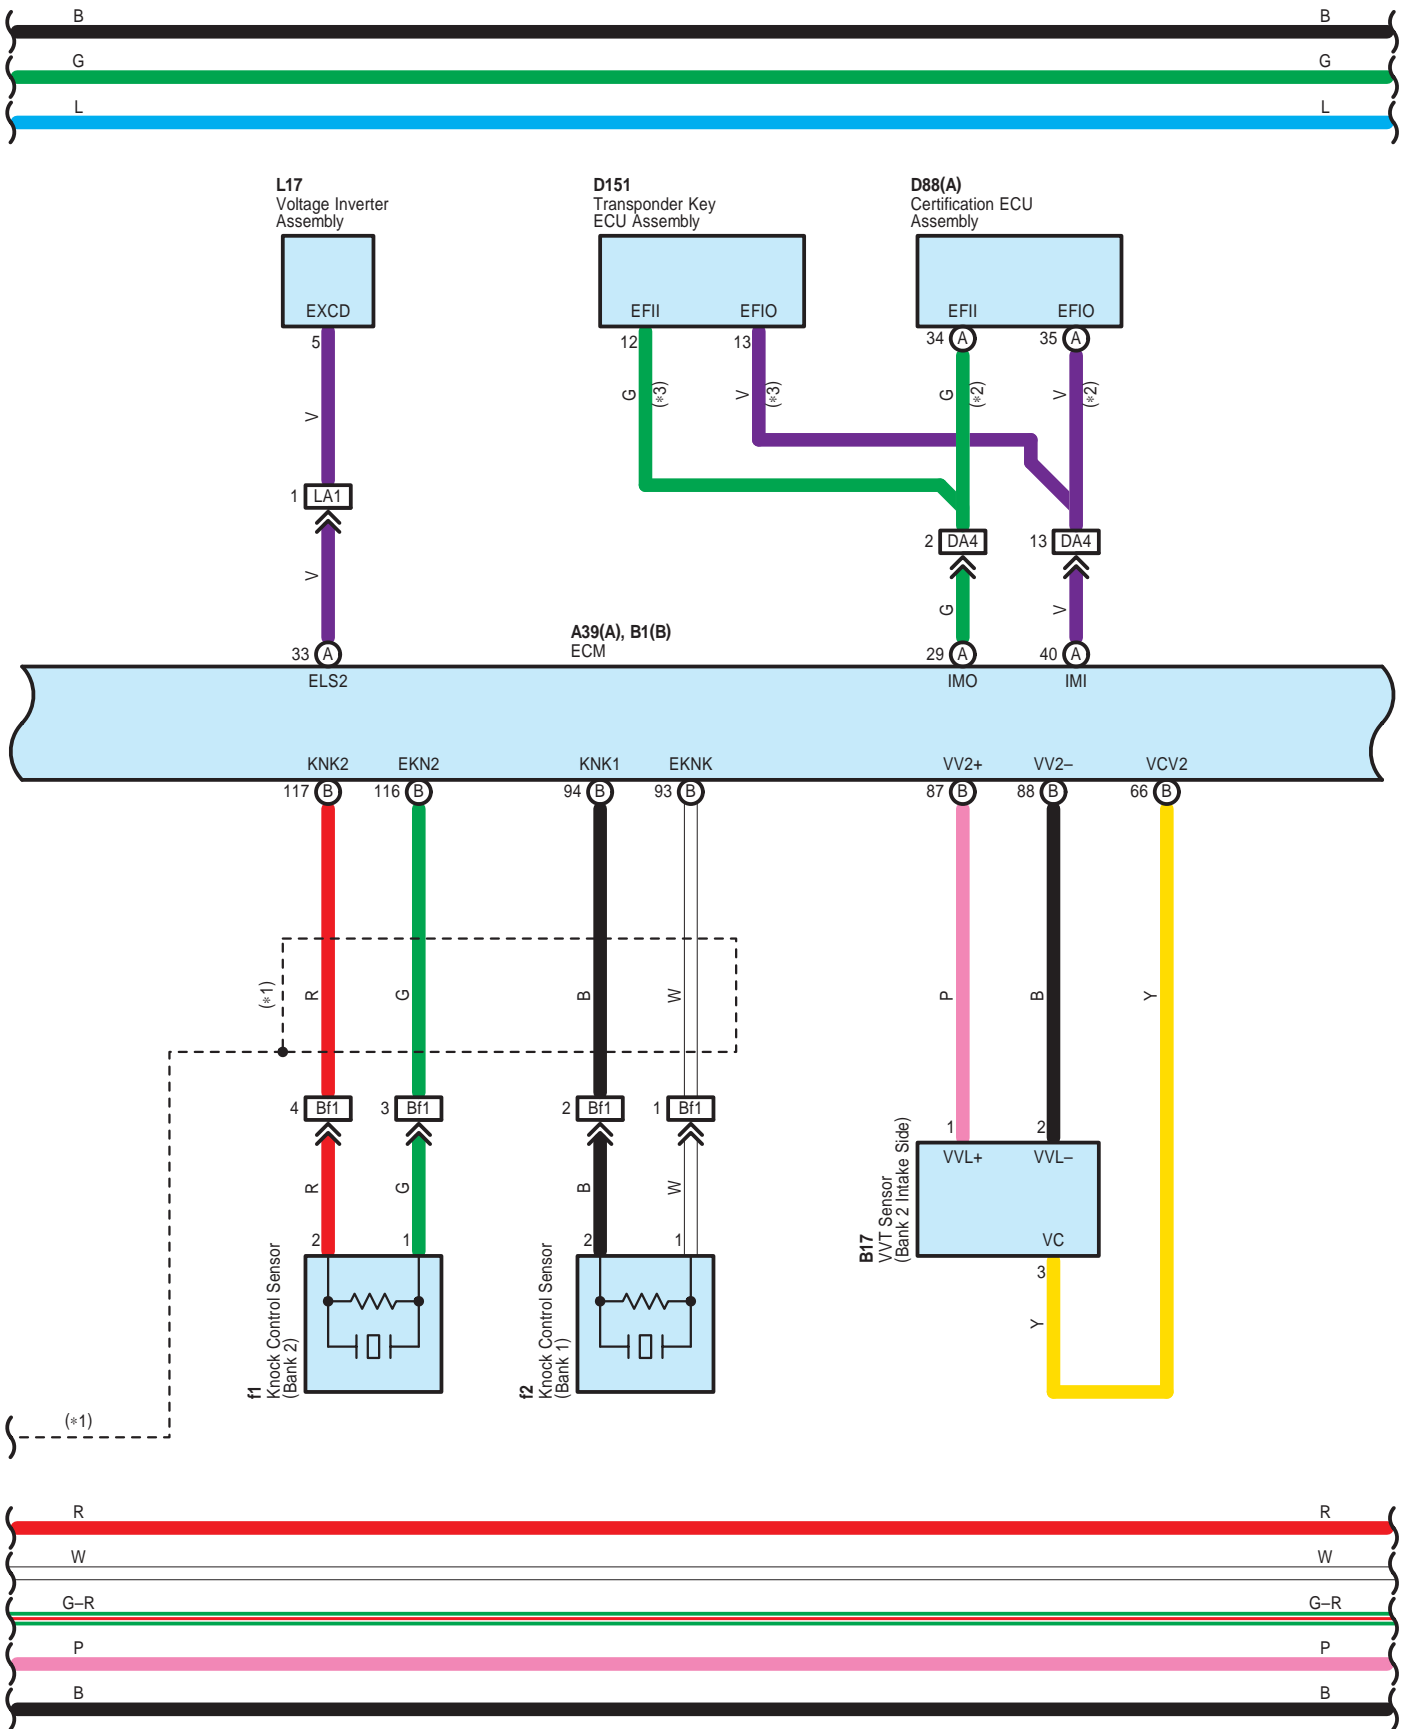

Cruise Control , Electronically Controlled Transmission and A/T Indicator , Engine Control

Cruise Control , Electronically Controlled Transmission and A/T Indicator , Engine Control

Cruise Control , Electronically Controlled Transmission and A/T Indicator , Engine Control

Cruise Control , Electronically Controlled Transmission and A/T Indicator , Engine Control

Cruise Control , Electronically Controlled Transmission and A/T Indicator , Engine Control

\* 1 : Shielded

Cruise Control , Electronically Controlled Transmission and A/T Indicator , Engine Control

A39(A), B1(B)  
ECM

Cruise Control , Electronically Controlled Transmission and A/T Indicator , Engine Control

B2  
Transmission Control ECU Assembly

A 4  
Black

A 29  
Black

A 31  
Black

A 35  
White

A 39  
Black