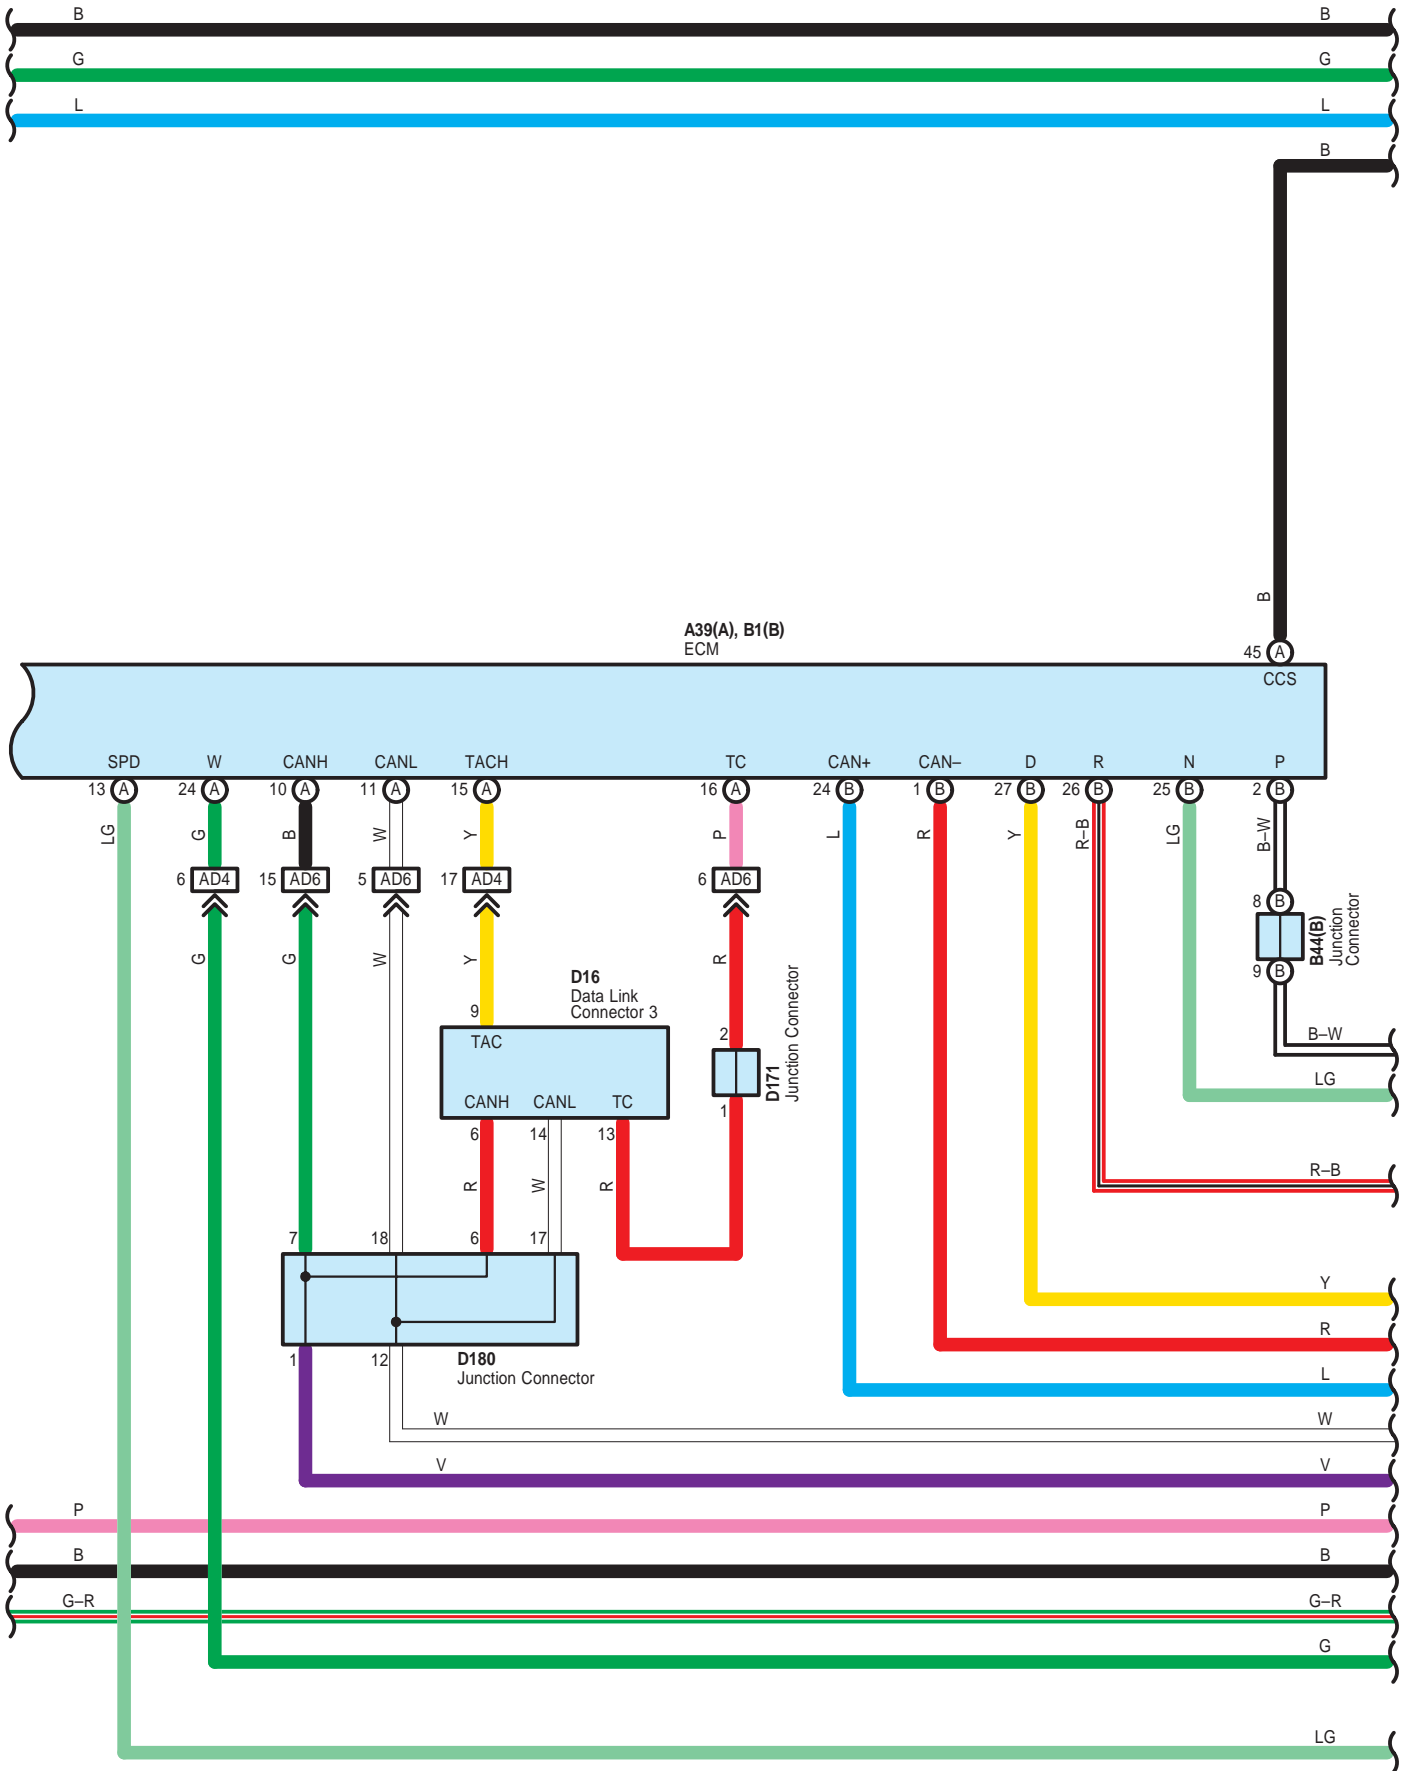

Cruise Control , Electronically Controlled Transmission and A/T Indicator , Engine Control

Cruise Control , Electronically Controlled Transmission and A/T Indicator , Engine Control

Cruise Control , Electronically Controlled Transmission and A/T Indicator , Engine Control

Cruise Control , Electronically Controlled Transmission and A/T Indicator , Engine Control

Cruise Control , Electronically Controlled Transmission and A/T Indicator , Engine Control

\* 1 : Shielded

Cruise Control , Electronically Controlled Transmission and A/T Indicator , Engine Control

A39(A), B1(B)  
ECM

Cruise Control , Electronically Controlled Transmission and A/T Indicator , Engine Control

B2  
Transmission Control ECU Assembly

A 4  
Black

A 29  
Black

A 31  
Black

A 35  
White

A 39  
Black