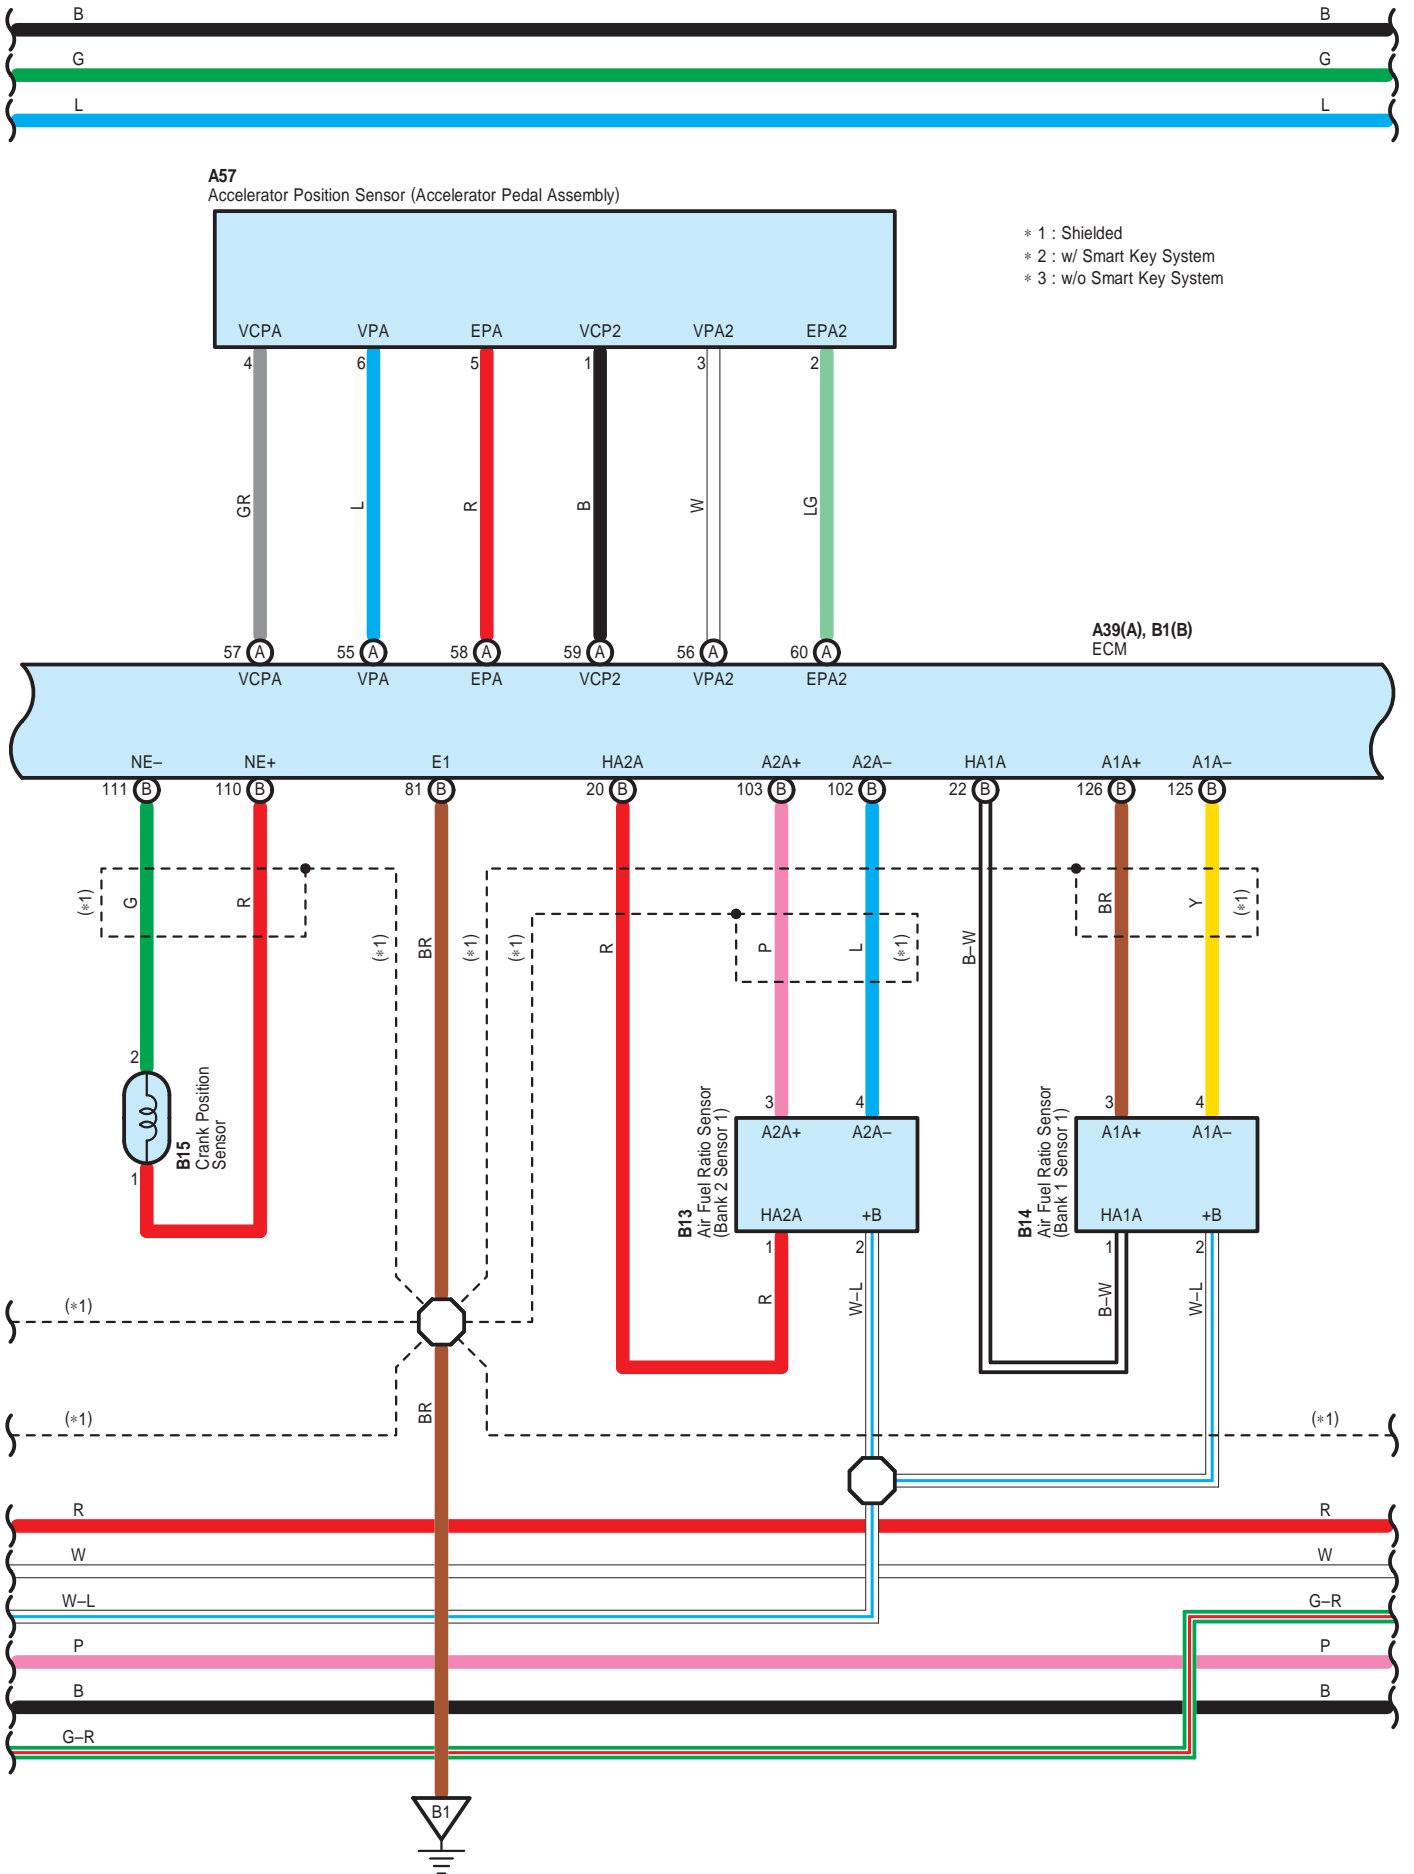

Cruise Control , Electronically Controlled Transmission and A/T Indicator , Engine Control

Cruise Control , Electronically Controlled Transmission and A/T Indicator , Engine Control

\* 1 : Shielded

Cruise Control , Electronically Controlled Transmission and A/T Indicator , Engine Control

A39(A), B1(B)  
ECM

Cruise Control , Electronically Controlled Transmission and A/T Indicator , Engine Control

B2  
Transmission Control ECU Assembly

A 4  
Black

A 29  
Black

A 31  
Black

A 35  
White

A 39  
Black