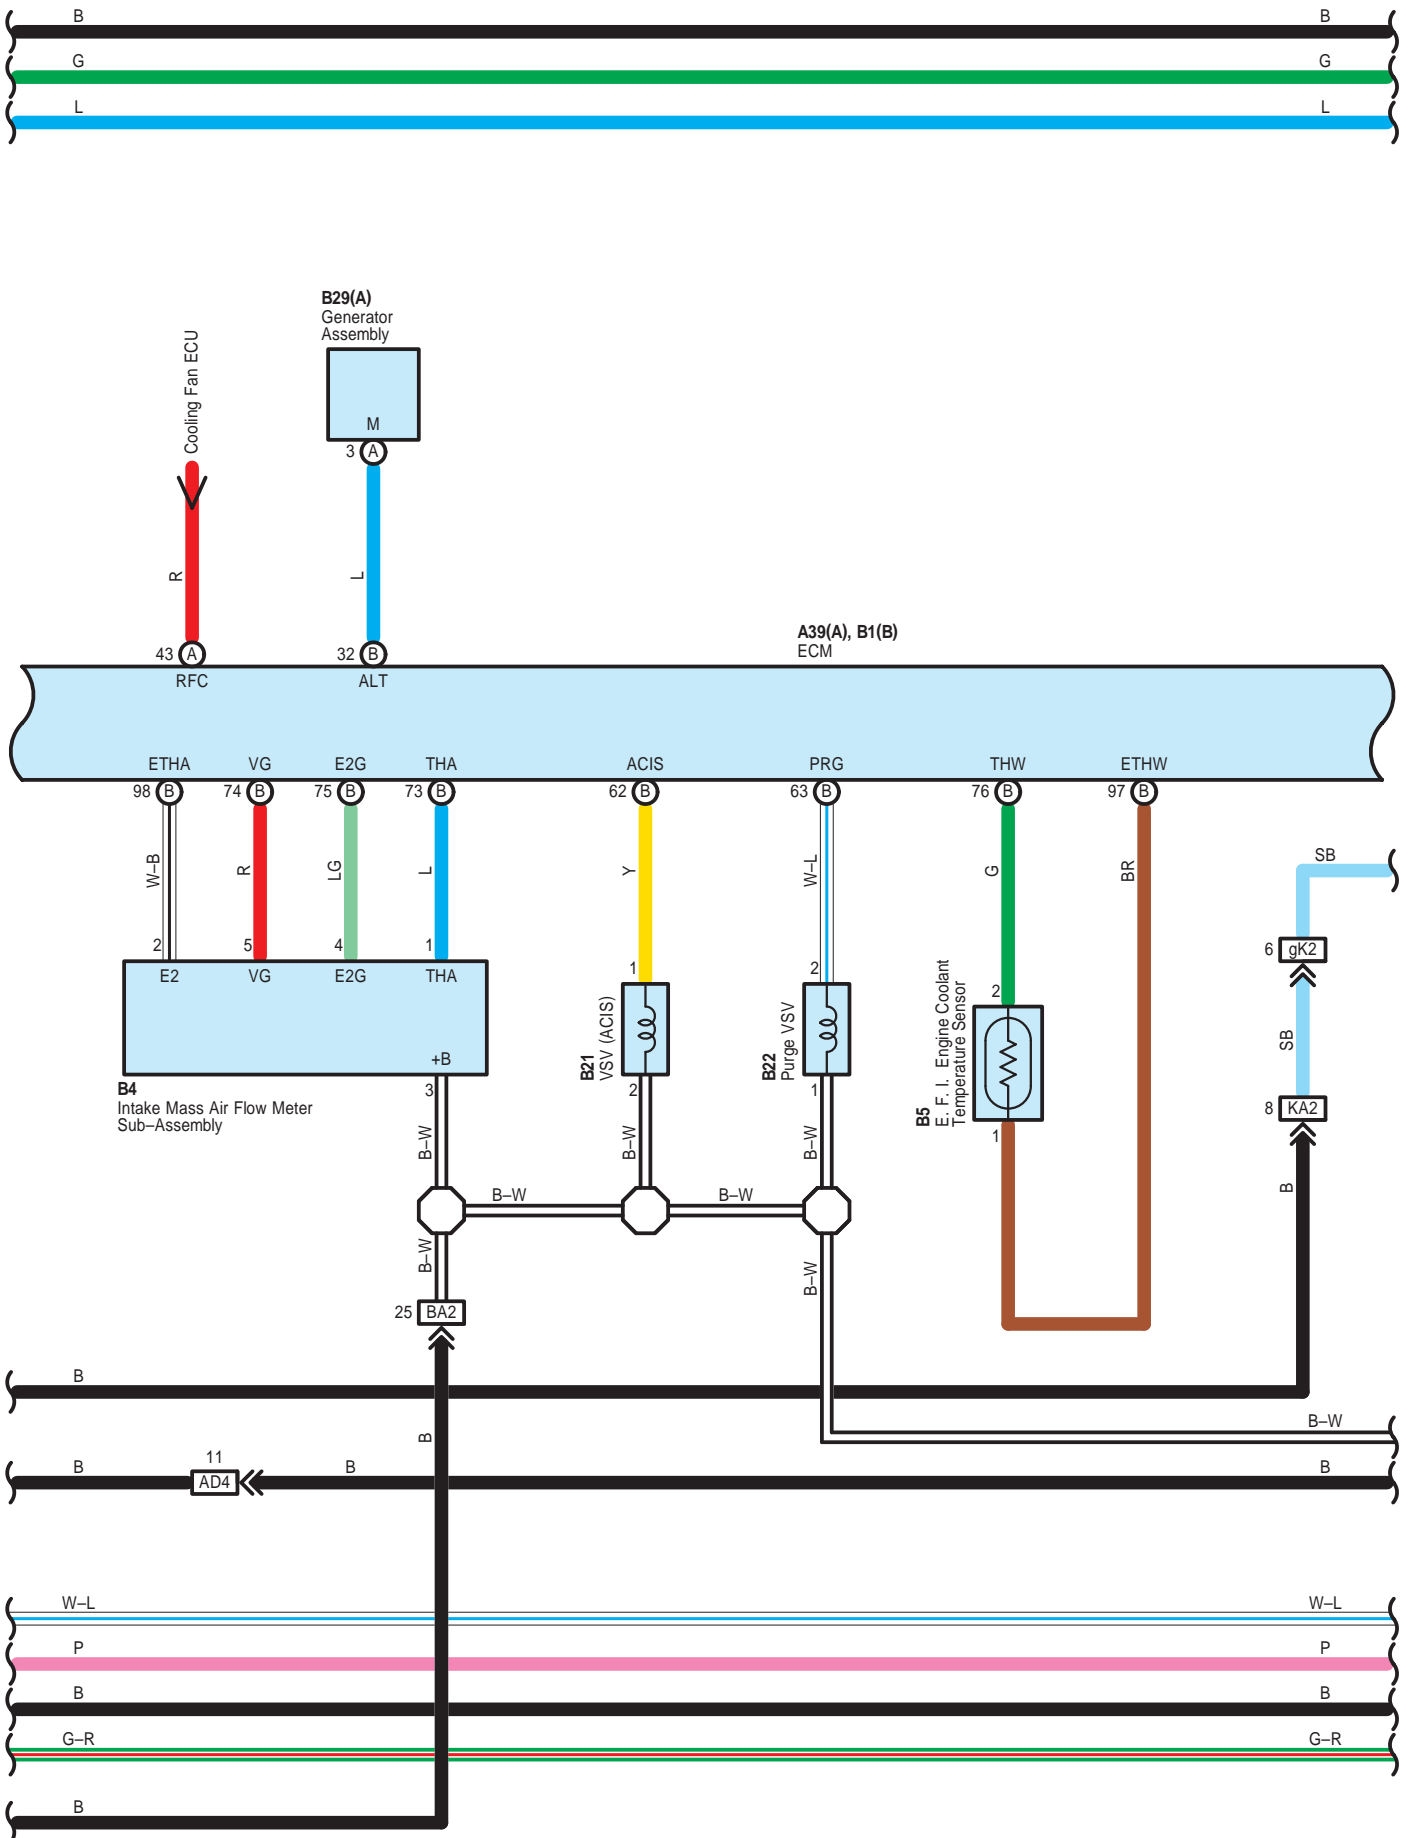

Cruise Control , Electronically Controlled Transmission and A/T Indicator , Engine Control

- \* 2 : w/ Smart Key System
- \* 3 : w/o Smart Key System
- \* 7 : LED Stop Light Type
- \* 8 : Bulb Stop Light Type

Cruise Control , Electronically Controlled Transmission and A/T Indicator , Engine Control

Cruise Control , Electronically Controlled Transmission and A/T Indicator , Engine Control

Cruise Control , Electronically Controlled Transmission and A/T Indicator , Engine Control

Cruise Control , Electronically Controlled Transmission and A/T Indicator , Engine Control

Cruise Control , Electronically Controlled Transmission and A/T Indicator , Engine Control

\* 1 : Shielded

Cruise Control , Electronically Controlled Transmission and A/T Indicator , Engine Control

A39(A), B1(B)  
ECM

Cruise Control , Electronically Controlled Transmission and A/T Indicator , Engine Control

B2  
Transmission Control ECU Assembly

A 4  
Black

A 29  
Black

A 31  
Black

A 35  
White

A 39  
Black