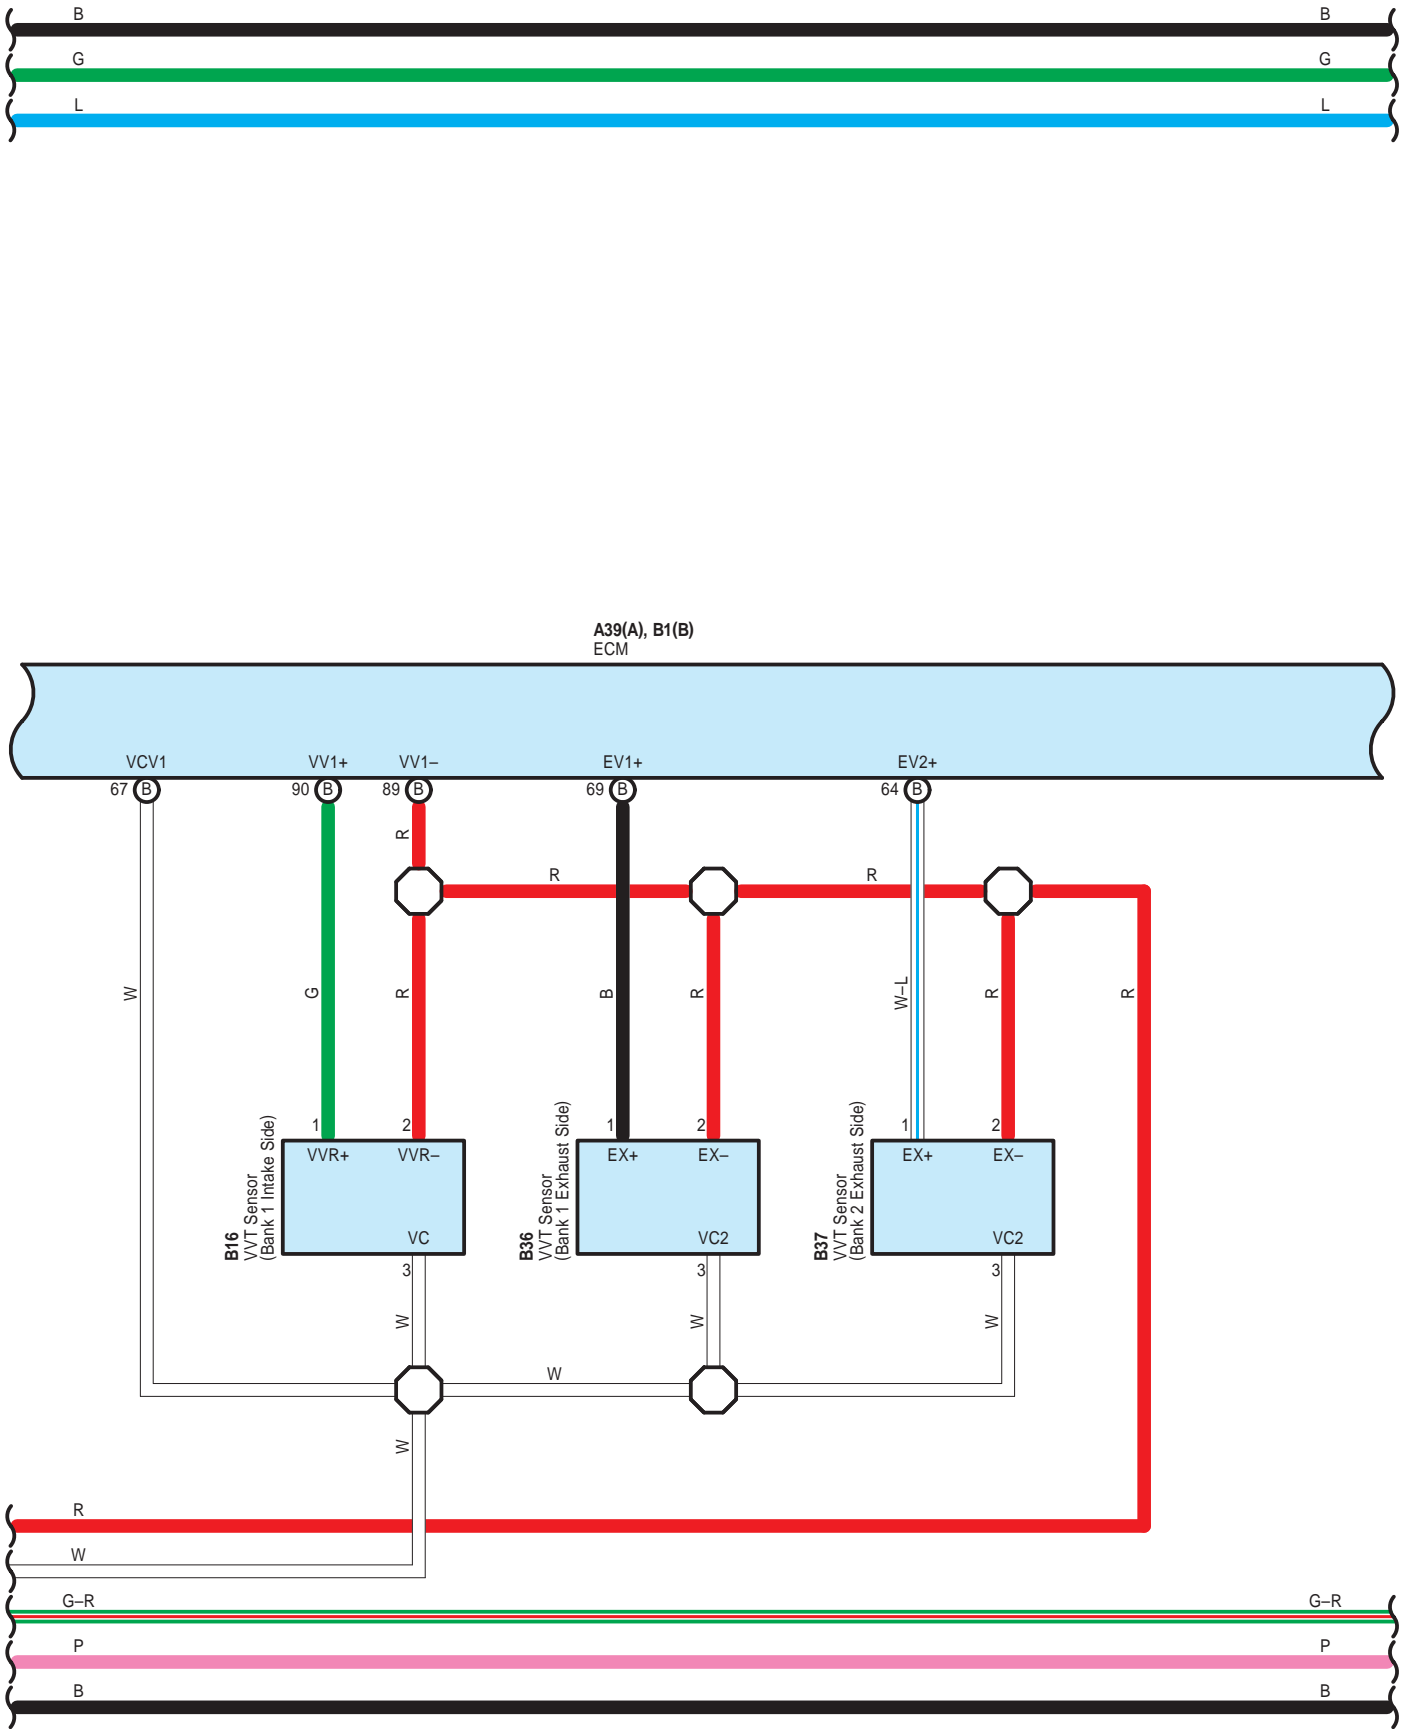

Cruise Control , Electronically Controlled Transmission and A/T Indicator , Engine Control

Cruise Control , Electronically Controlled Transmission and A/T Indicator , Engine Control

\* 1 : Shielded

Cruise Control , Electronically Controlled Transmission and A/T Indicator , Engine Control

A39(A), B1(B)  
ECM

Cruise Control , Electronically Controlled Transmission and A/T Indicator , Engine Control

B2  
Transmission Control ECU Assembly

A 4  
Black

A 29  
Black

A 31  
Black

A 35  
White

A 39  
Black