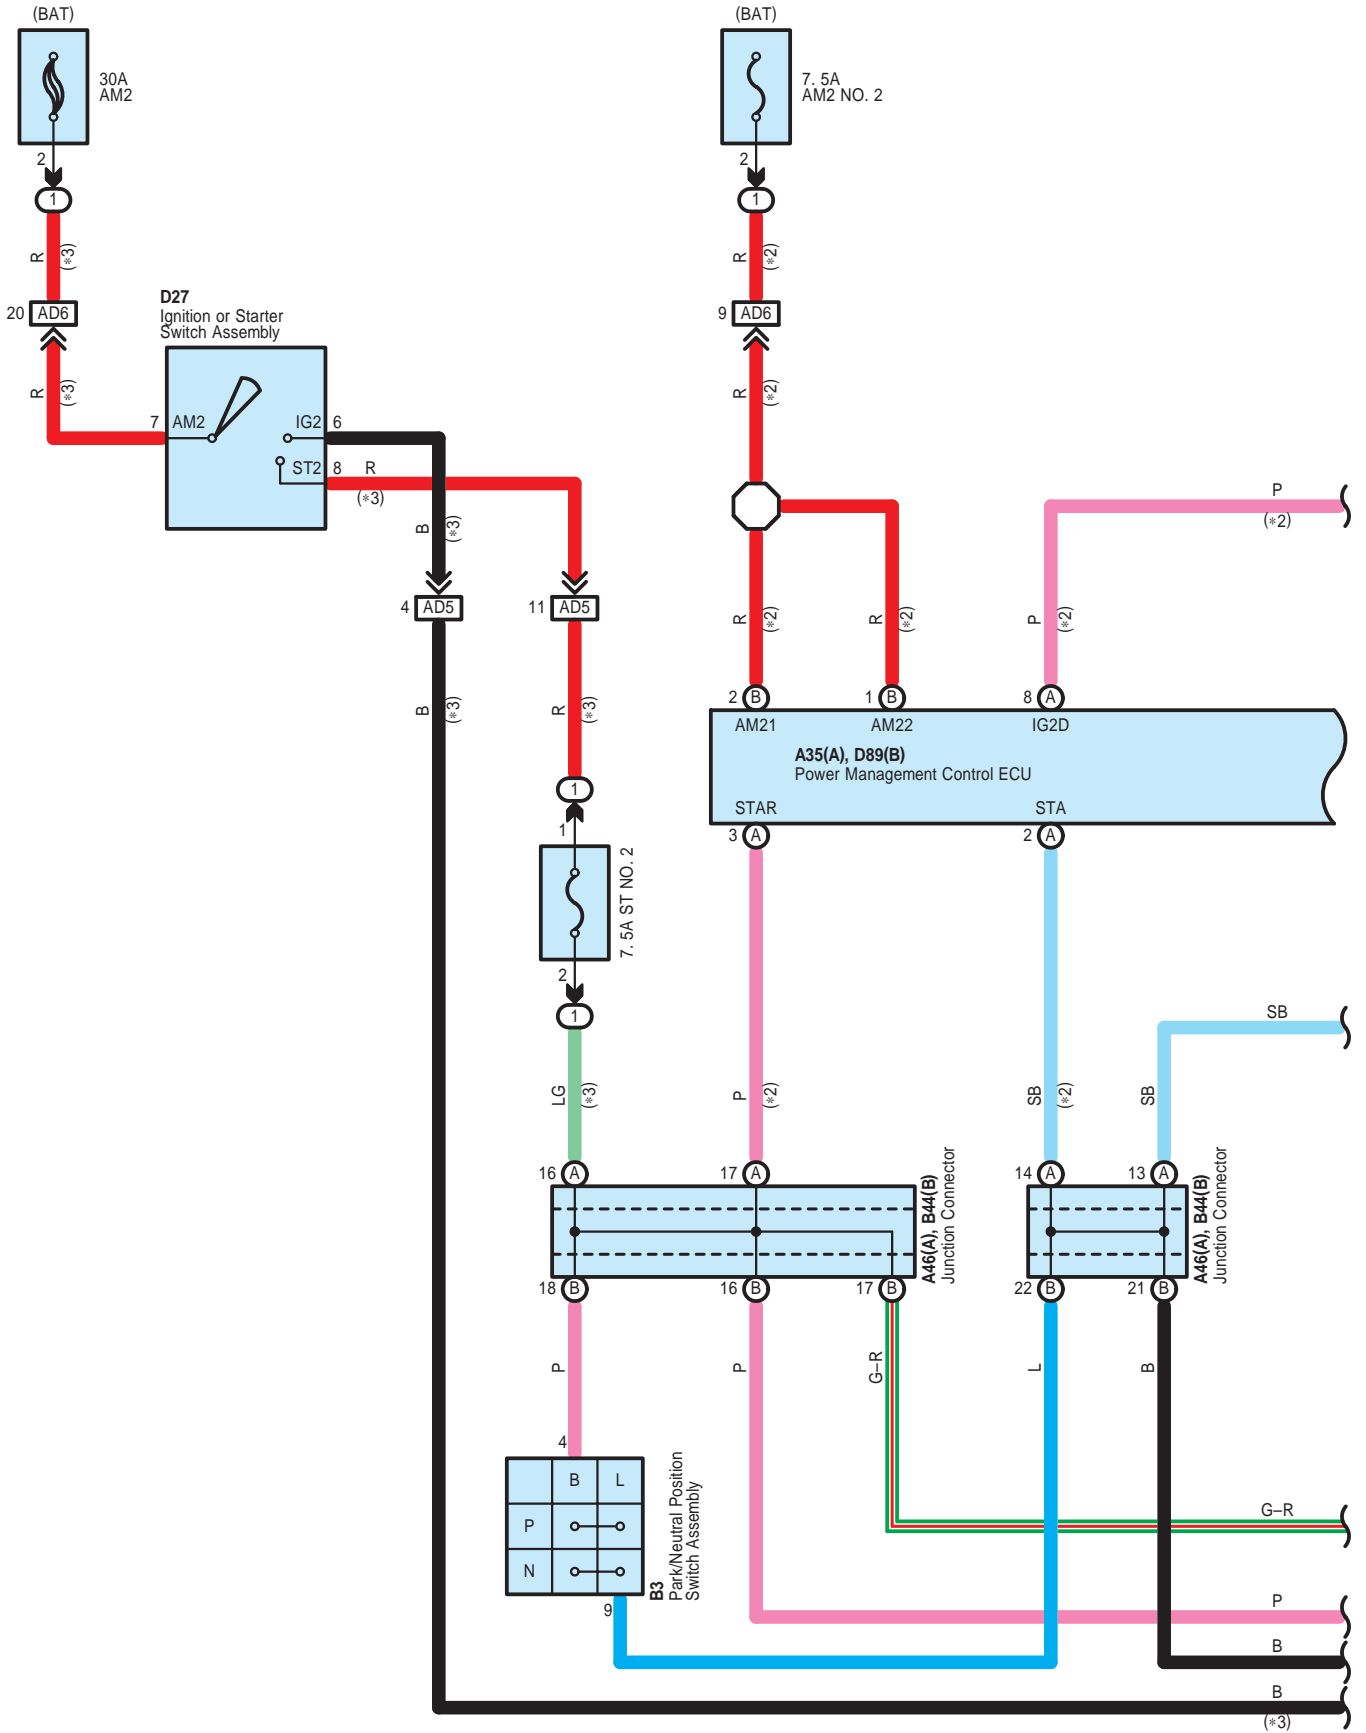

Cruise Control , Electronically Controlled Transmission and A/T Indicator , Engine Control

- \* 2 : w/ Smart Key System
- \* 3 : w/o Smart Key System
- \* 7 : LED Stop Light Type
- \* 8 : Bulb Stop Light Type

Cruise Control , Electronically Controlled Transmission and A/T Indicator , Engine Control

Cruise Control , Electronically Controlled Transmission and A/T Indicator , Engine Control

Cruise Control , Electronically Controlled Transmission and A/T Indicator , Engine Control

Cruise Control , Electronically Controlled Transmission and A/T Indicator , Engine Control

Cruise Control , Electronically Controlled Transmission and A/T Indicator , Engine Control

\* 1 : Shielded

Cruise Control , Electronically Controlled Transmission and A/T Indicator , Engine Control

A39(A), B1(B)  
ECM

Cruise Control , Electronically Controlled Transmission and A/T Indicator , Engine Control

B2  
Transmission Control ECU Assembly

A 4  
Black

A 29  
Black

A 31  
Black

A 35  
White

A 39  
Black