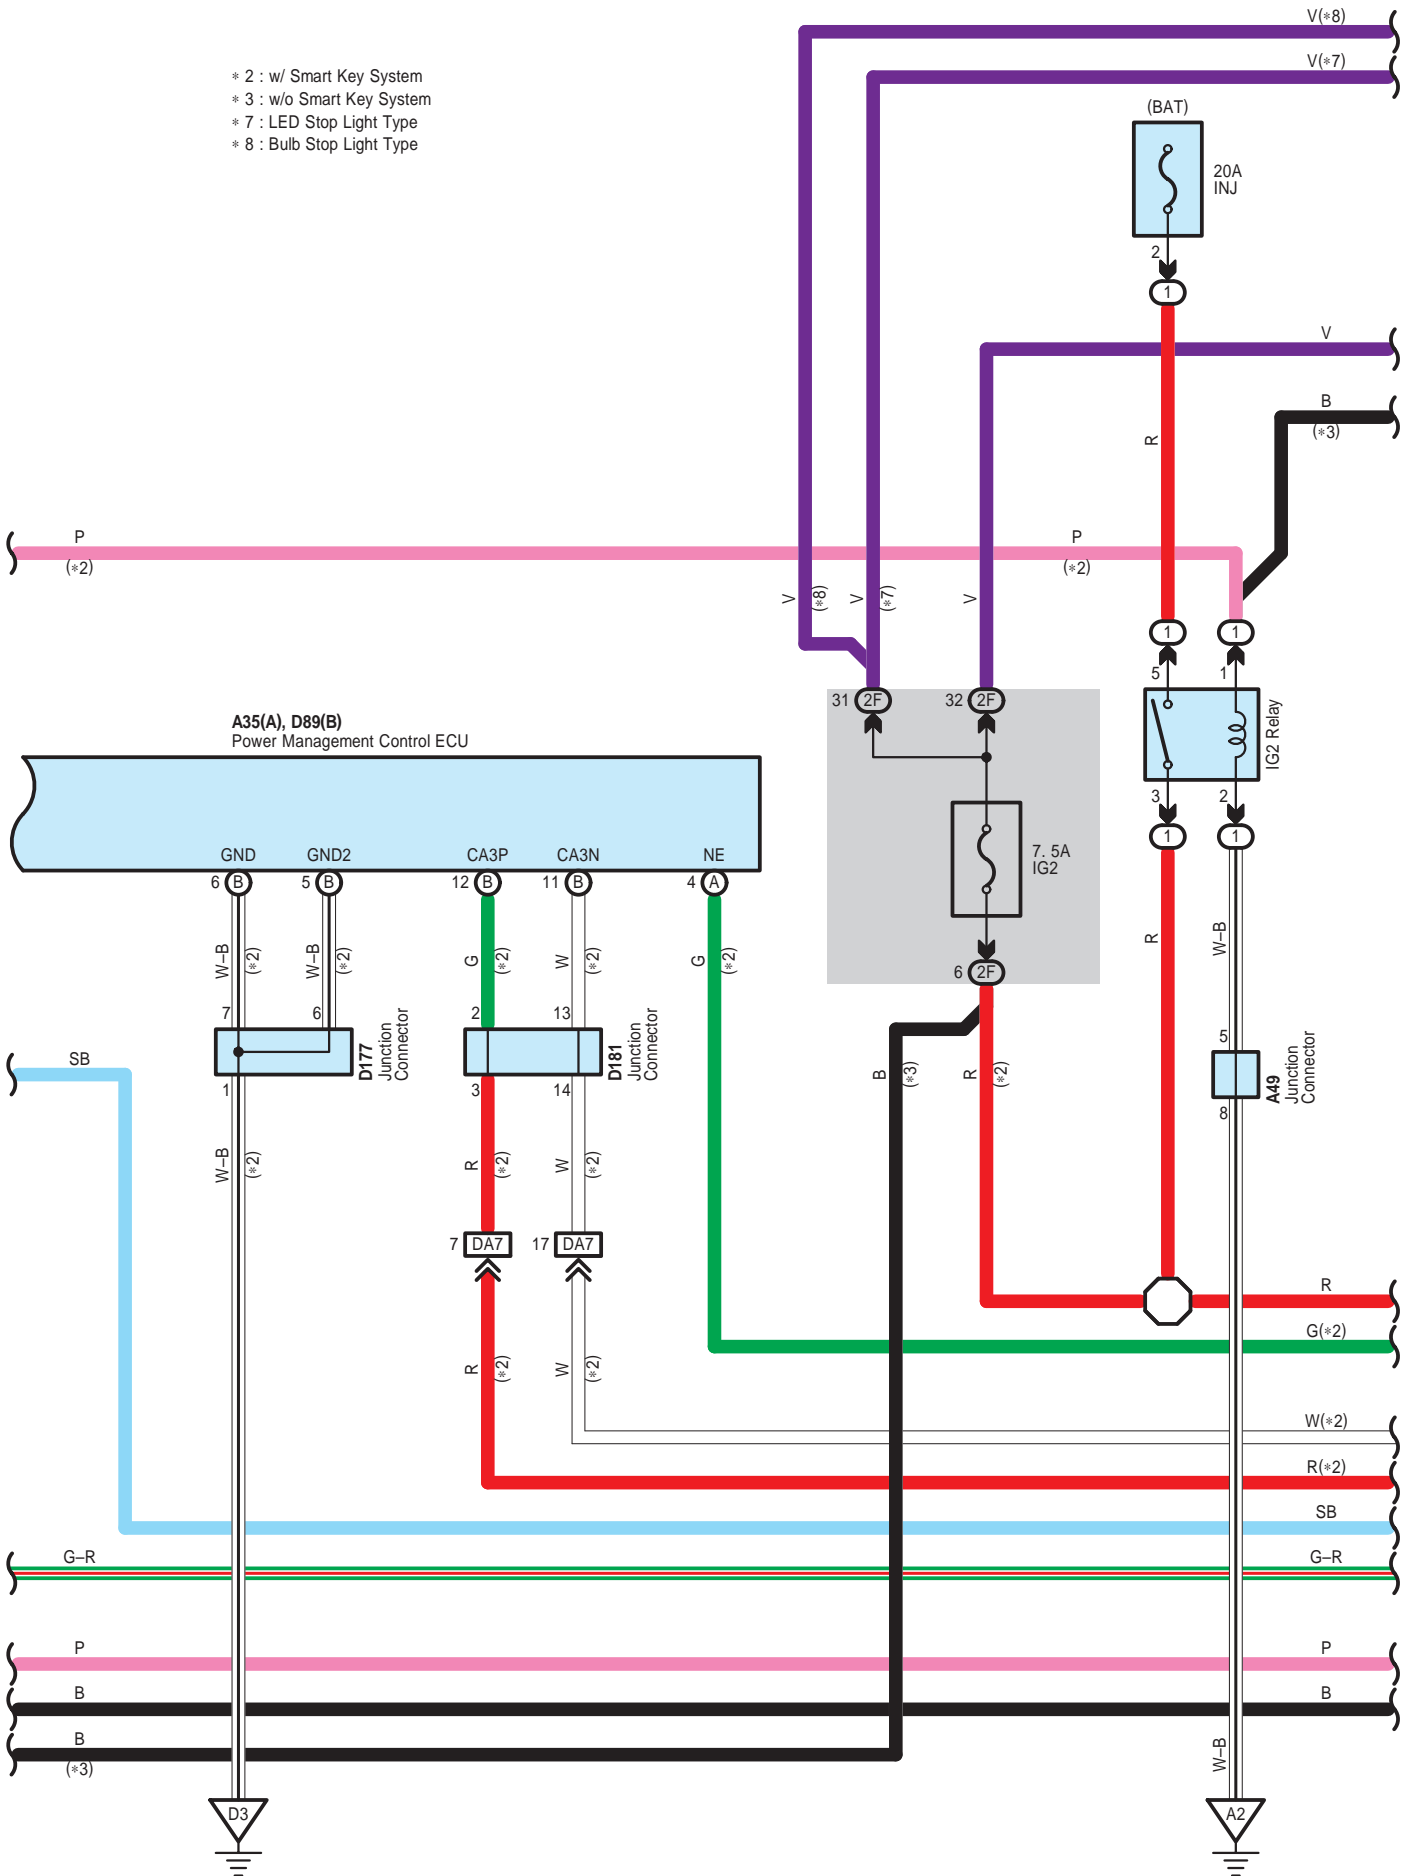

Cruise Control , Electronically Controlled Transmission and A/T Indicator , Engine Control

- \* 2 : w/ Smart Key System
- \* 3 : w/o Smart Key System
- \* 7 : LED Stop Light Type
- \* 8 : Bulb Stop Light Type

Cruise Control , Electronically Controlled Transmission and A/T Indicator , Engine Control

Cruise Control , Electronically Controlled Transmission and A/T Indicator , Engine Control

Cruise Control , Electronically Controlled Transmission and A/T Indicator , Engine Control

A39(A), B1(B)  
ECM

Cruise Control , Electronically Controlled Transmission and A/T Indicator , Engine Control

B2  
Transmission Control ECU Assembly

A 4  
Black

A 29  
Black

A 31  
Black

A 35  
White

A 39  
Black