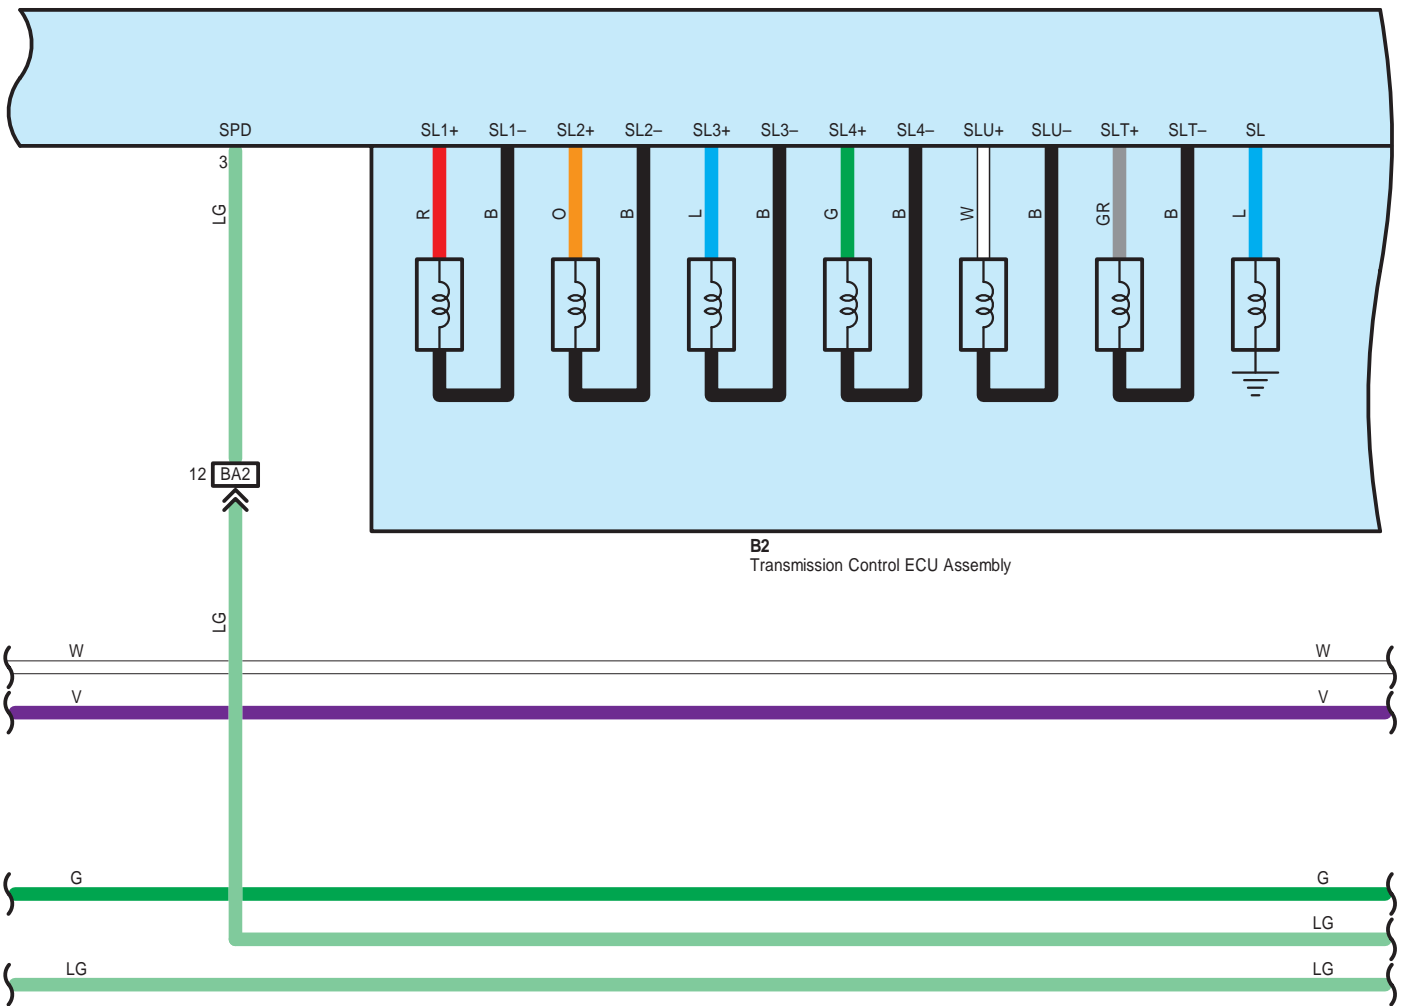

Cruise Control , Electronically Controlled Transmission and A/T Indicator , Engine Control

Cruise Control , Electronically Controlled Transmission and A/T Indicator , Engine Control

\* 1 : Shielded

Cruise Control , Electronically Controlled Transmission and A/T Indicator , Engine Control

A39(A), B1(B)  
ECM

Cruise Control , Electronically Controlled Transmission and A/T Indicator , Engine Control

B2  
Transmission Control ECU Assembly

A 4  
Black

A 29  
Black

A 31  
Black

A 35  
White

A 39  
Black