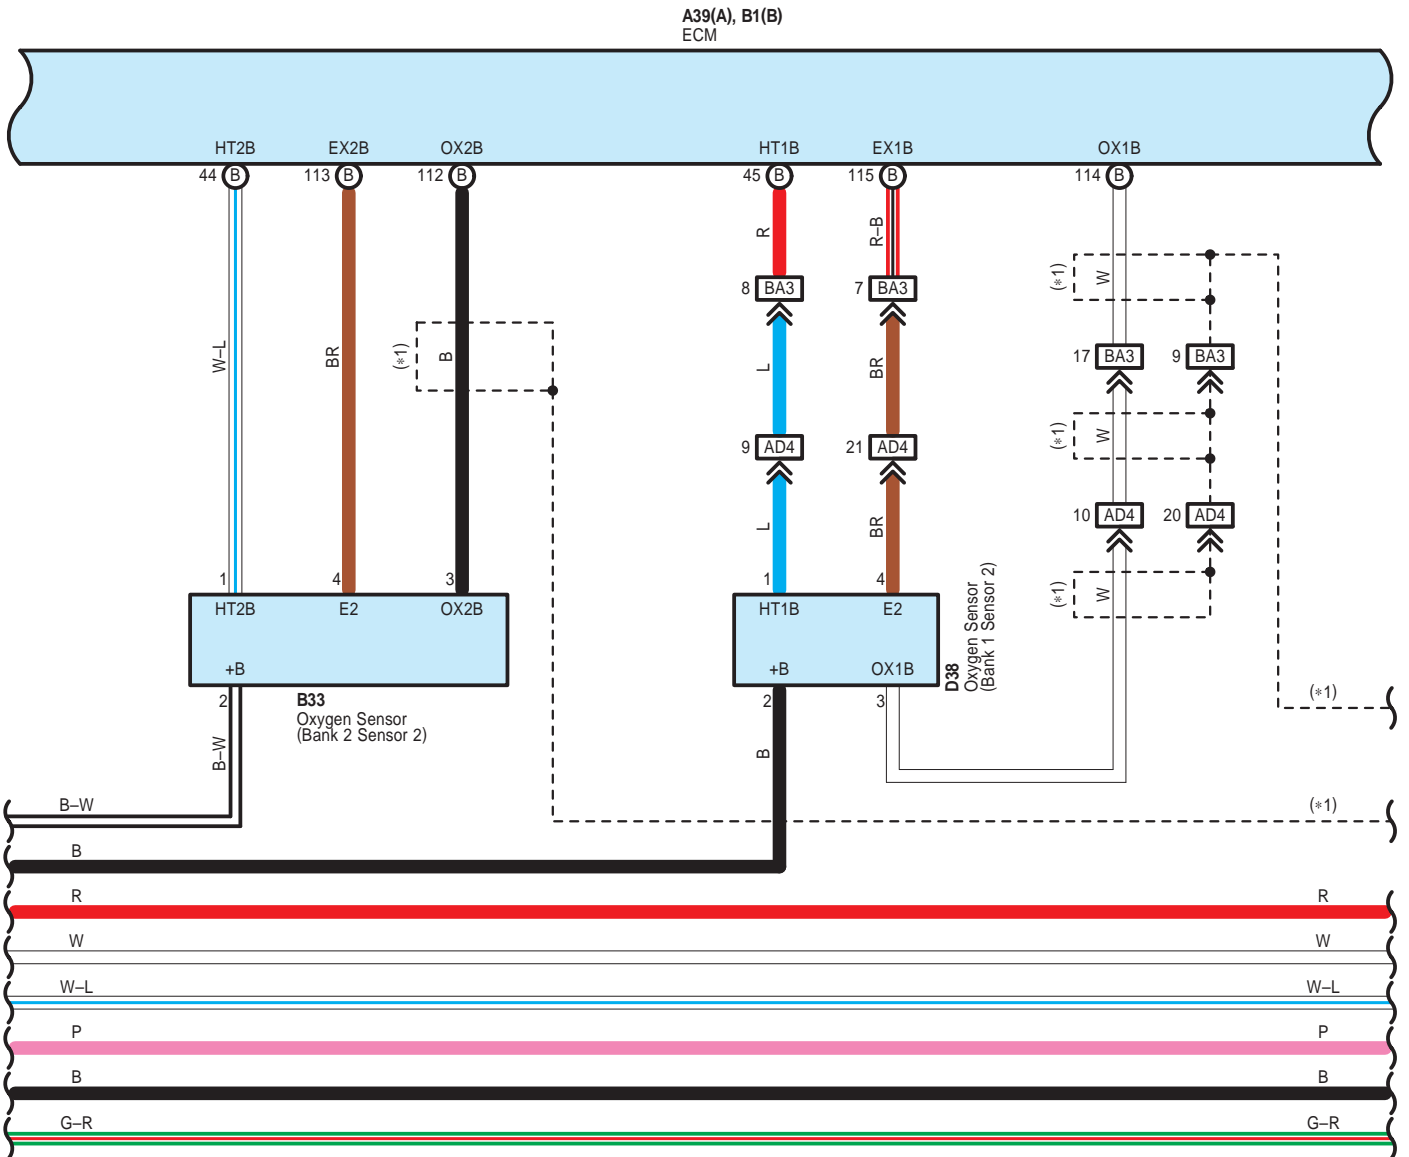

Cruise Control , Electronically Controlled Transmission and A/T Indicator , Engine Control

Cruise Control , Electronically Controlled Transmission and A/T Indicator , Engine Control

\* 1 : Shielded

Cruise Control , Electronically Controlled Transmission and A/T Indicator , Engine Control

A39(A), B1(B)  
ECM

Cruise Control , Electronically Controlled Transmission and A/T Indicator , Engine Control

B2  
Transmission Control ECU Assembly

A 4  
Black

A 29  
Black

A 31  
Black

A 35  
White

A 39  
Black