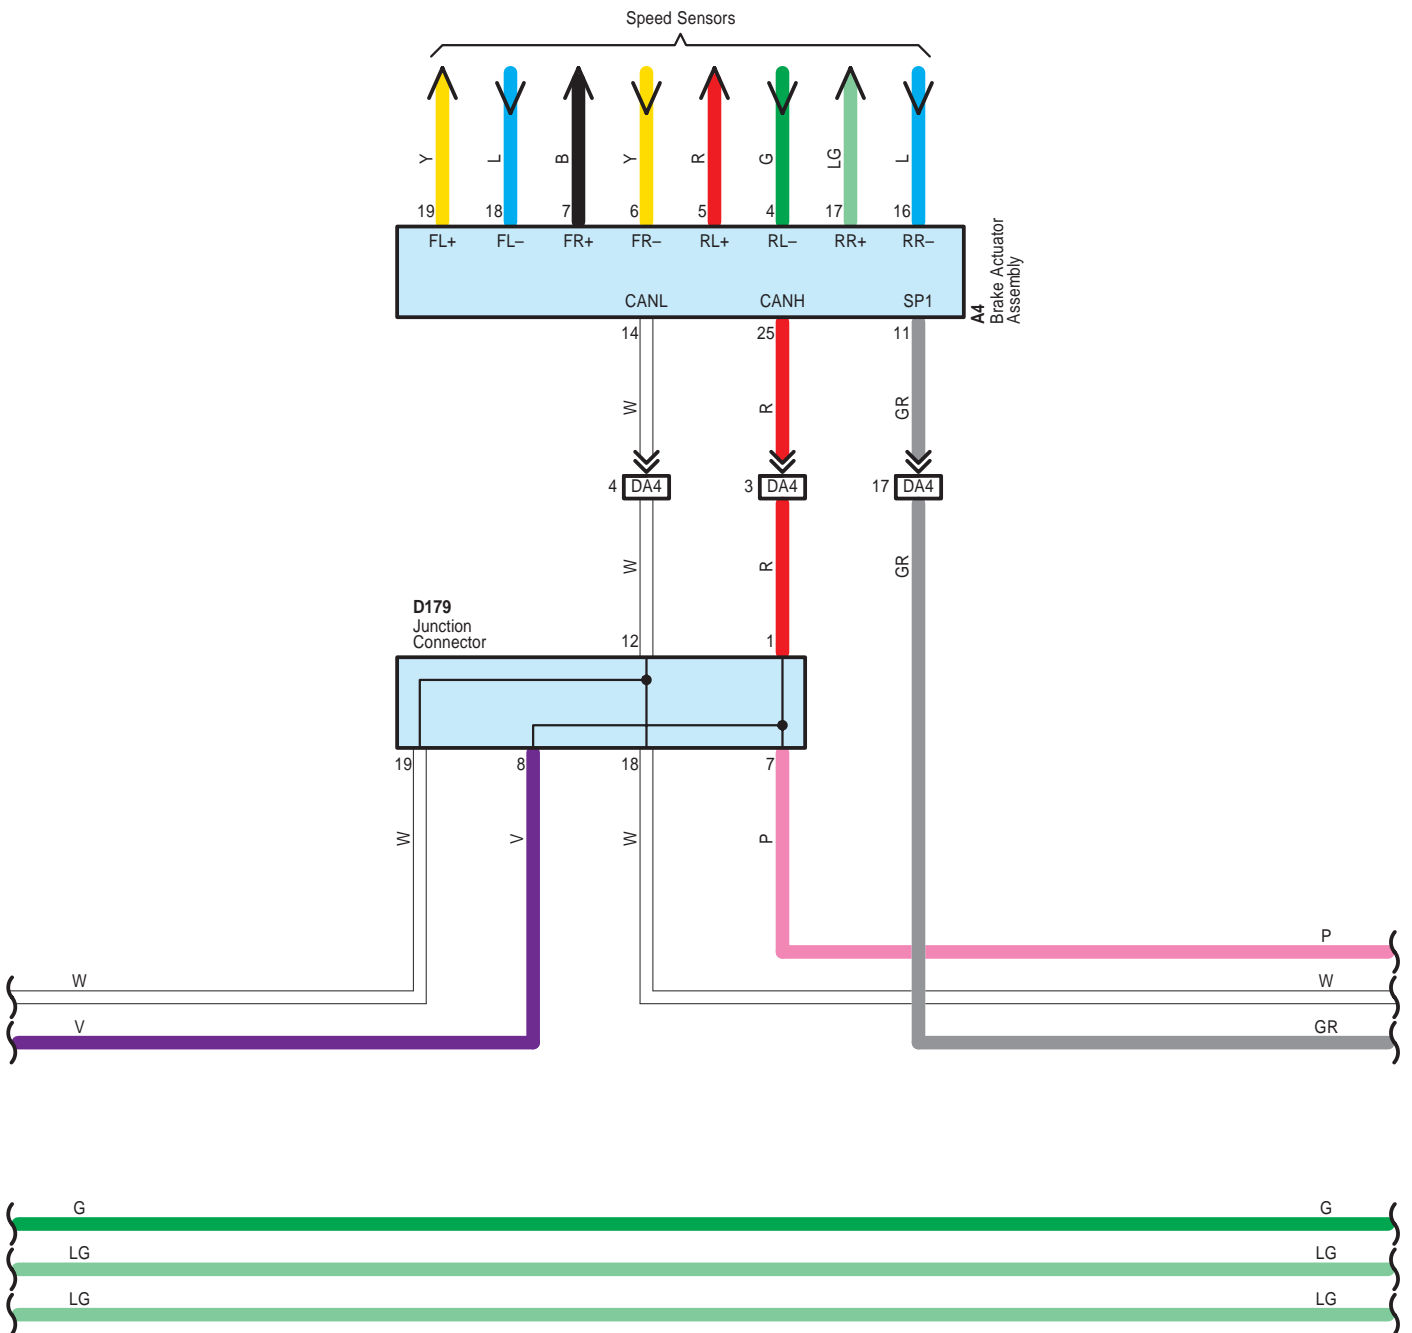

Cruise Control , Electronically Controlled Transmission and A/T Indicator , Engine Control

Cruise Control , Electronically Controlled Transmission and A/T Indicator , Engine Control

\* 1 : Shielded

Cruise Control , Electronically Controlled Transmission and A/T Indicator , Engine Control

A39(A), B1(B)  
ECM

Cruise Control , Electronically Controlled Transmission and A/T Indicator , Engine Control

B2  
Transmission Control ECU Assembly

A 4  
Black

A 29  
Black

A 31  
Black

A 35  
White

A 39  
Black