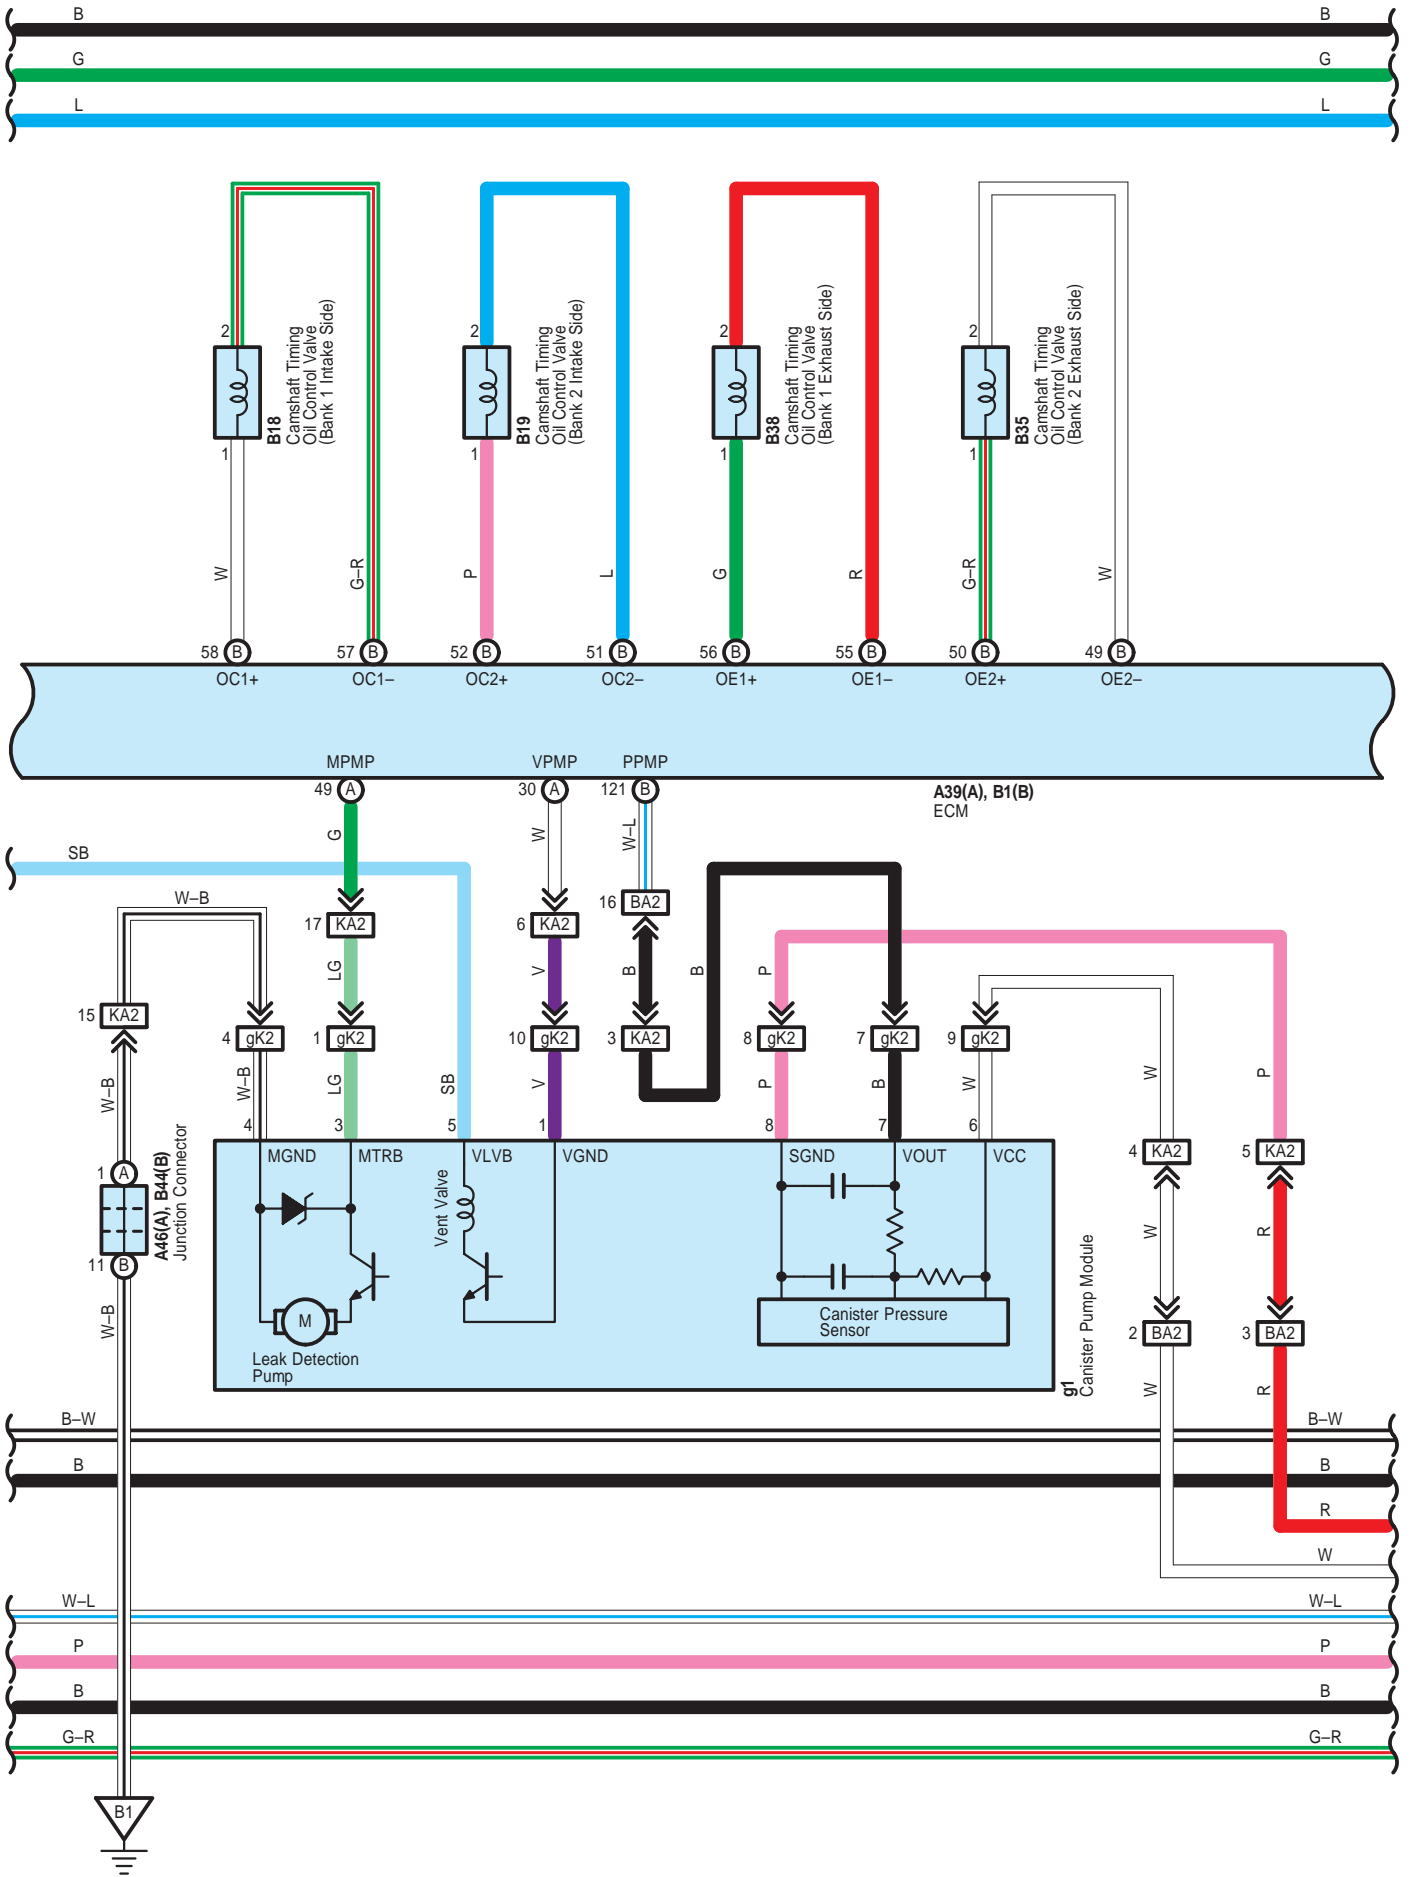

Cruise Control , Electronically Controlled Transmission and A/T Indicator , Engine Control

- \* 2 : w/ Smart Key System
- \* 3 : w/o Smart Key System
- \* 7 : LED Stop Light Type
- \* 8 : Bulb Stop Light Type

Cruise Control , Electronically Controlled Transmission and A/T Indicator , Engine Control

Cruise Control , Electronically Controlled Transmission and A/T Indicator , Engine Control

Cruise Control , Electronically Controlled Transmission and A/T Indicator , Engine Control

Cruise Control , Electronically Controlled Transmission and A/T Indicator , Engine Control

Cruise Control , Electronically Controlled Transmission and A/T Indicator , Engine Control

\* 1 : Shielded

Cruise Control , Electronically Controlled Transmission and A/T Indicator , Engine Control

A39(A), B1(B)  
ECM

Cruise Control , Electronically Controlled Transmission and A/T Indicator , Engine Control

B2  
Transmission Control ECU Assembly

A 4  
Black

A 29  
Black

A 31  
Black

A 35  
White

A 39  
Black