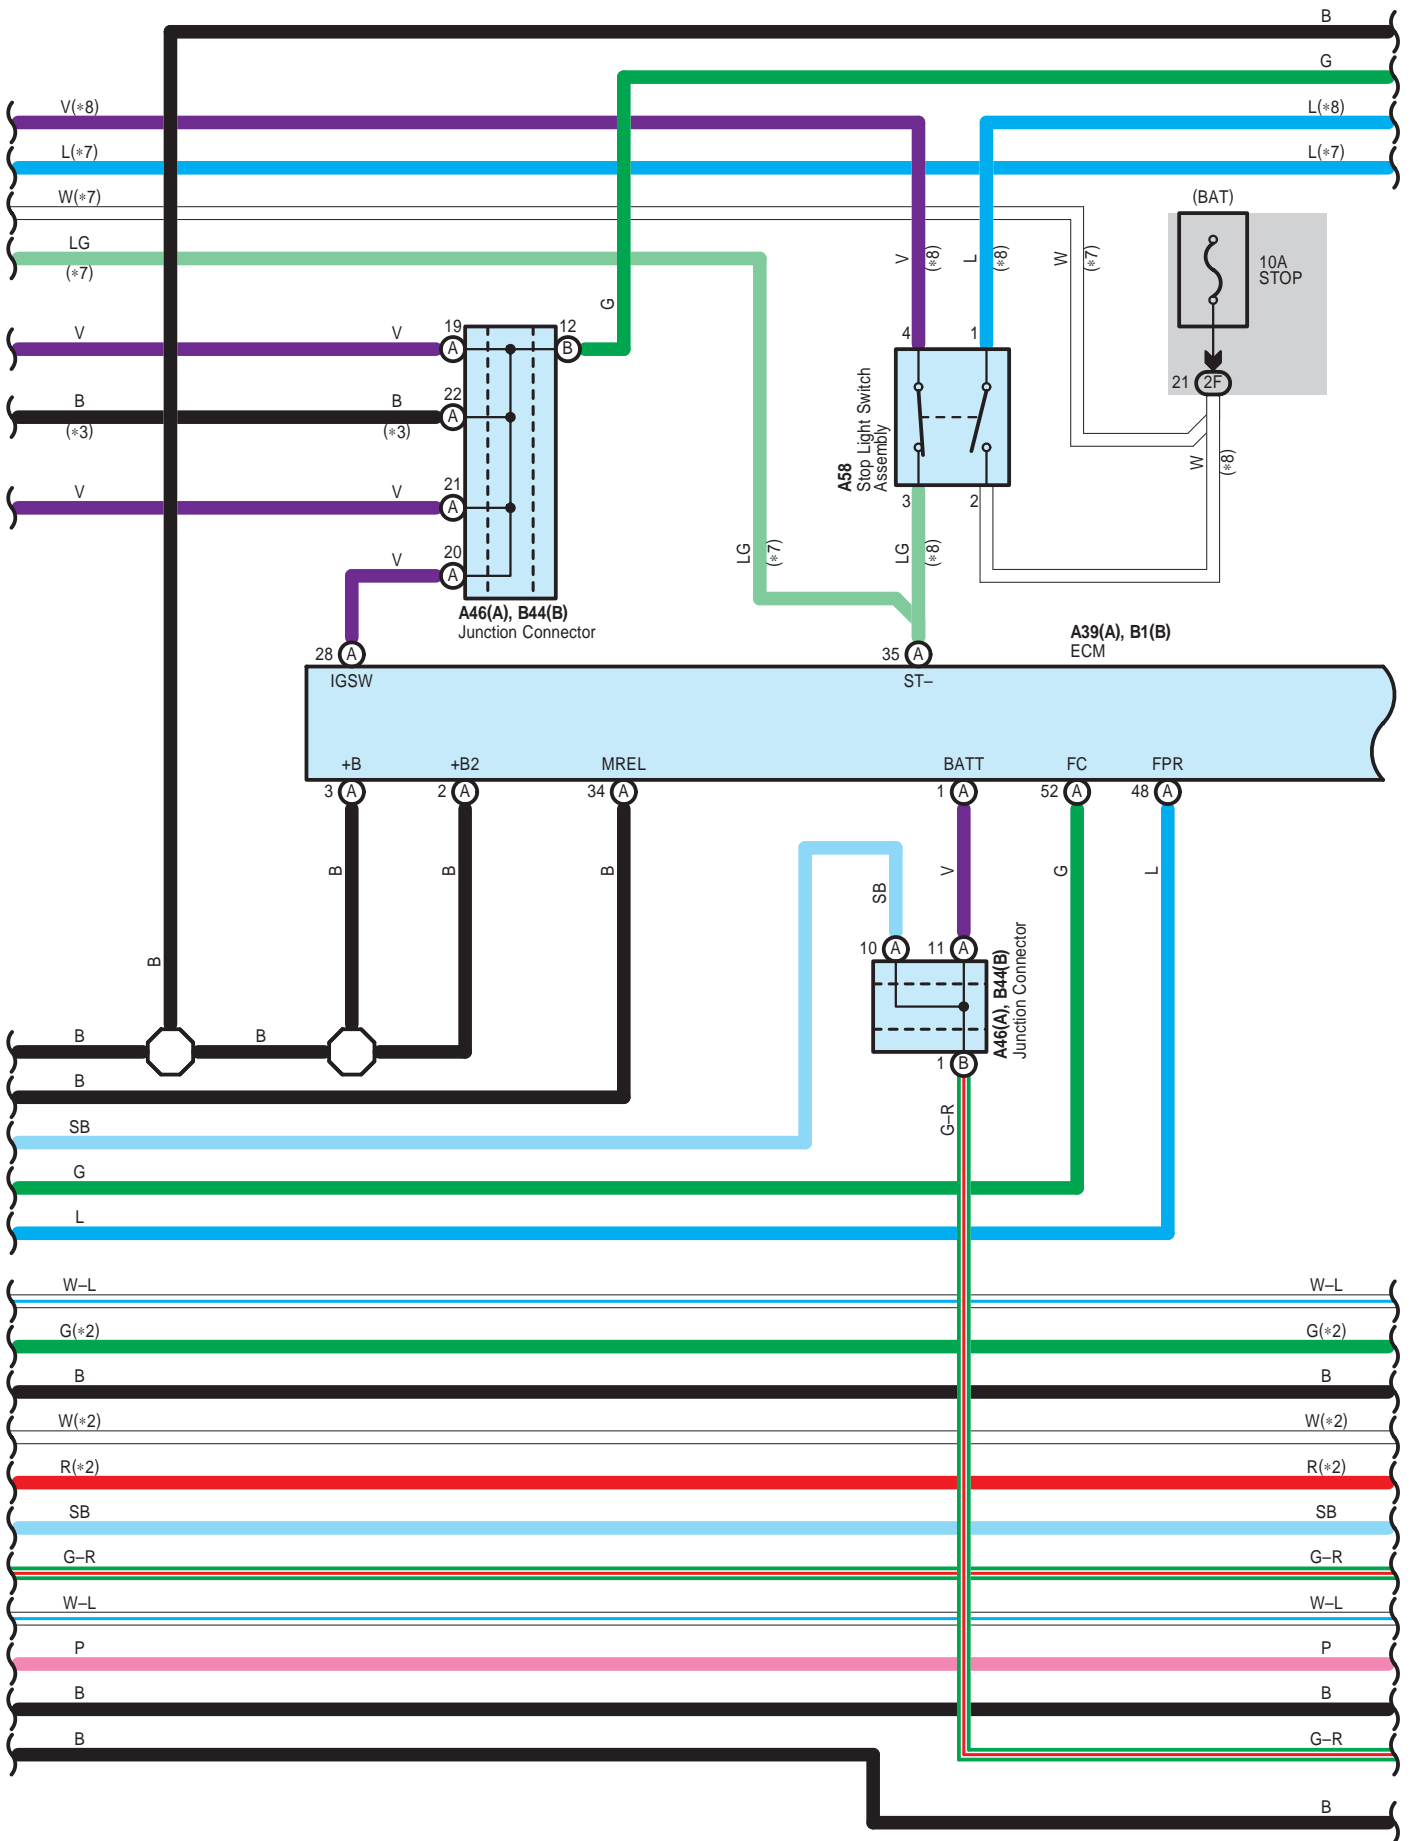

Cruise Control , Electronically Controlled Transmission and A/T Indicator , Engine Control

- \* 2 : w/ Smart Key System
- \* 3 : w/o Smart Key System
- \* 7 : LED Stop Light Type
- \* 8 : Bulb Stop Light Type

Cruise Control , Electronically Controlled Transmission and A/T Indicator , Engine Control

Cruise Control , Electronically Controlled Transmission and A/T Indicator , Engine Control

Cruise Control , Electronically Controlled Transmission and A/T Indicator , Engine Control

Cruise Control , Electronically Controlled Transmission and A/T Indicator , Engine Control

Cruise Control , Electronically Controlled Transmission and A/T Indicator , Engine Control

\* 1 : Shielded

Cruise Control , Electronically Controlled Transmission and A/T Indicator , Engine Control

A39(A), B1(B)  
ECM

Cruise Control , Electronically Controlled Transmission and A/T Indicator , Engine Control

B2  
Transmission Control ECU Assembly

A 4  
Black

A 29  
Black

A 31  
Black

A 35  
White

A 39  
Black