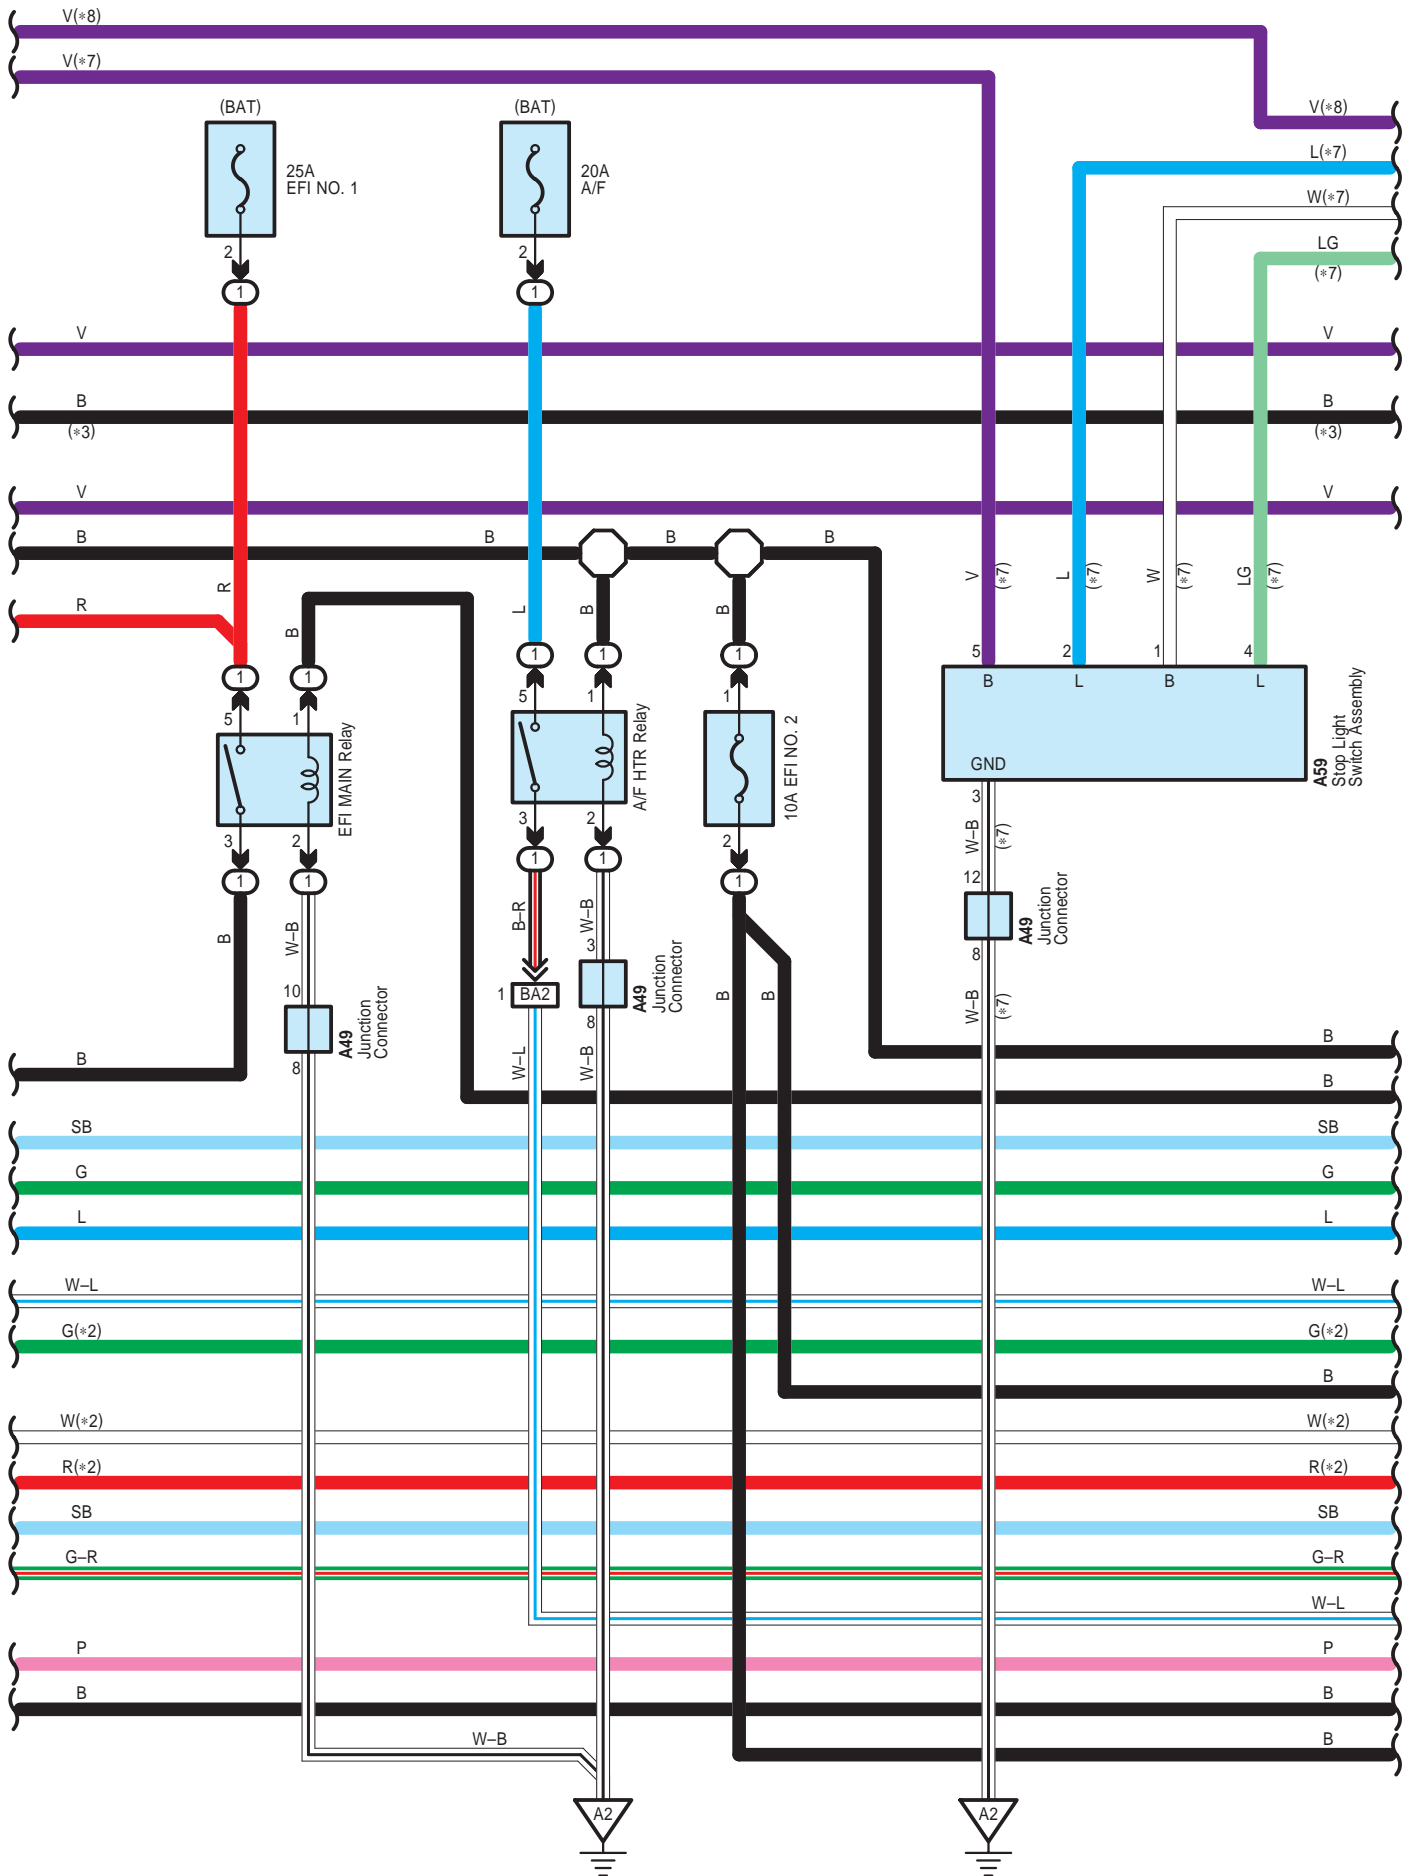

Cruise Control , Electronically Controlled Transmission and A/T Indicator , Engine Control

- \* 2 : w/ Smart Key System
- \* 3 : w/o Smart Key System
- \* 7 : LED Stop Light Type
- \* 8 : Bulb Stop Light Type

Cruise Control , Electronically Controlled Transmission and A/T Indicator , Engine Control

Cruise Control , Electronically Controlled Transmission and A/T Indicator , Engine Control

Cruise Control , Electronically Controlled Transmission and A/T Indicator , Engine Control

Cruise Control , Electronically Controlled Transmission and A/T Indicator , Engine Control

Cruise Control , Electronically Controlled Transmission and A/T Indicator , Engine Control

\* 1 : Shielded

Cruise Control , Electronically Controlled Transmission and A/T Indicator , Engine Control

A39(A), B1(B)  
ECM

Cruise Control , Electronically Controlled Transmission and A/T Indicator , Engine Control

B2  
Transmission Control ECU Assembly

A 4  
Black

A 29  
Black

A 31  
Black

A 35  
White

A 39  
Black