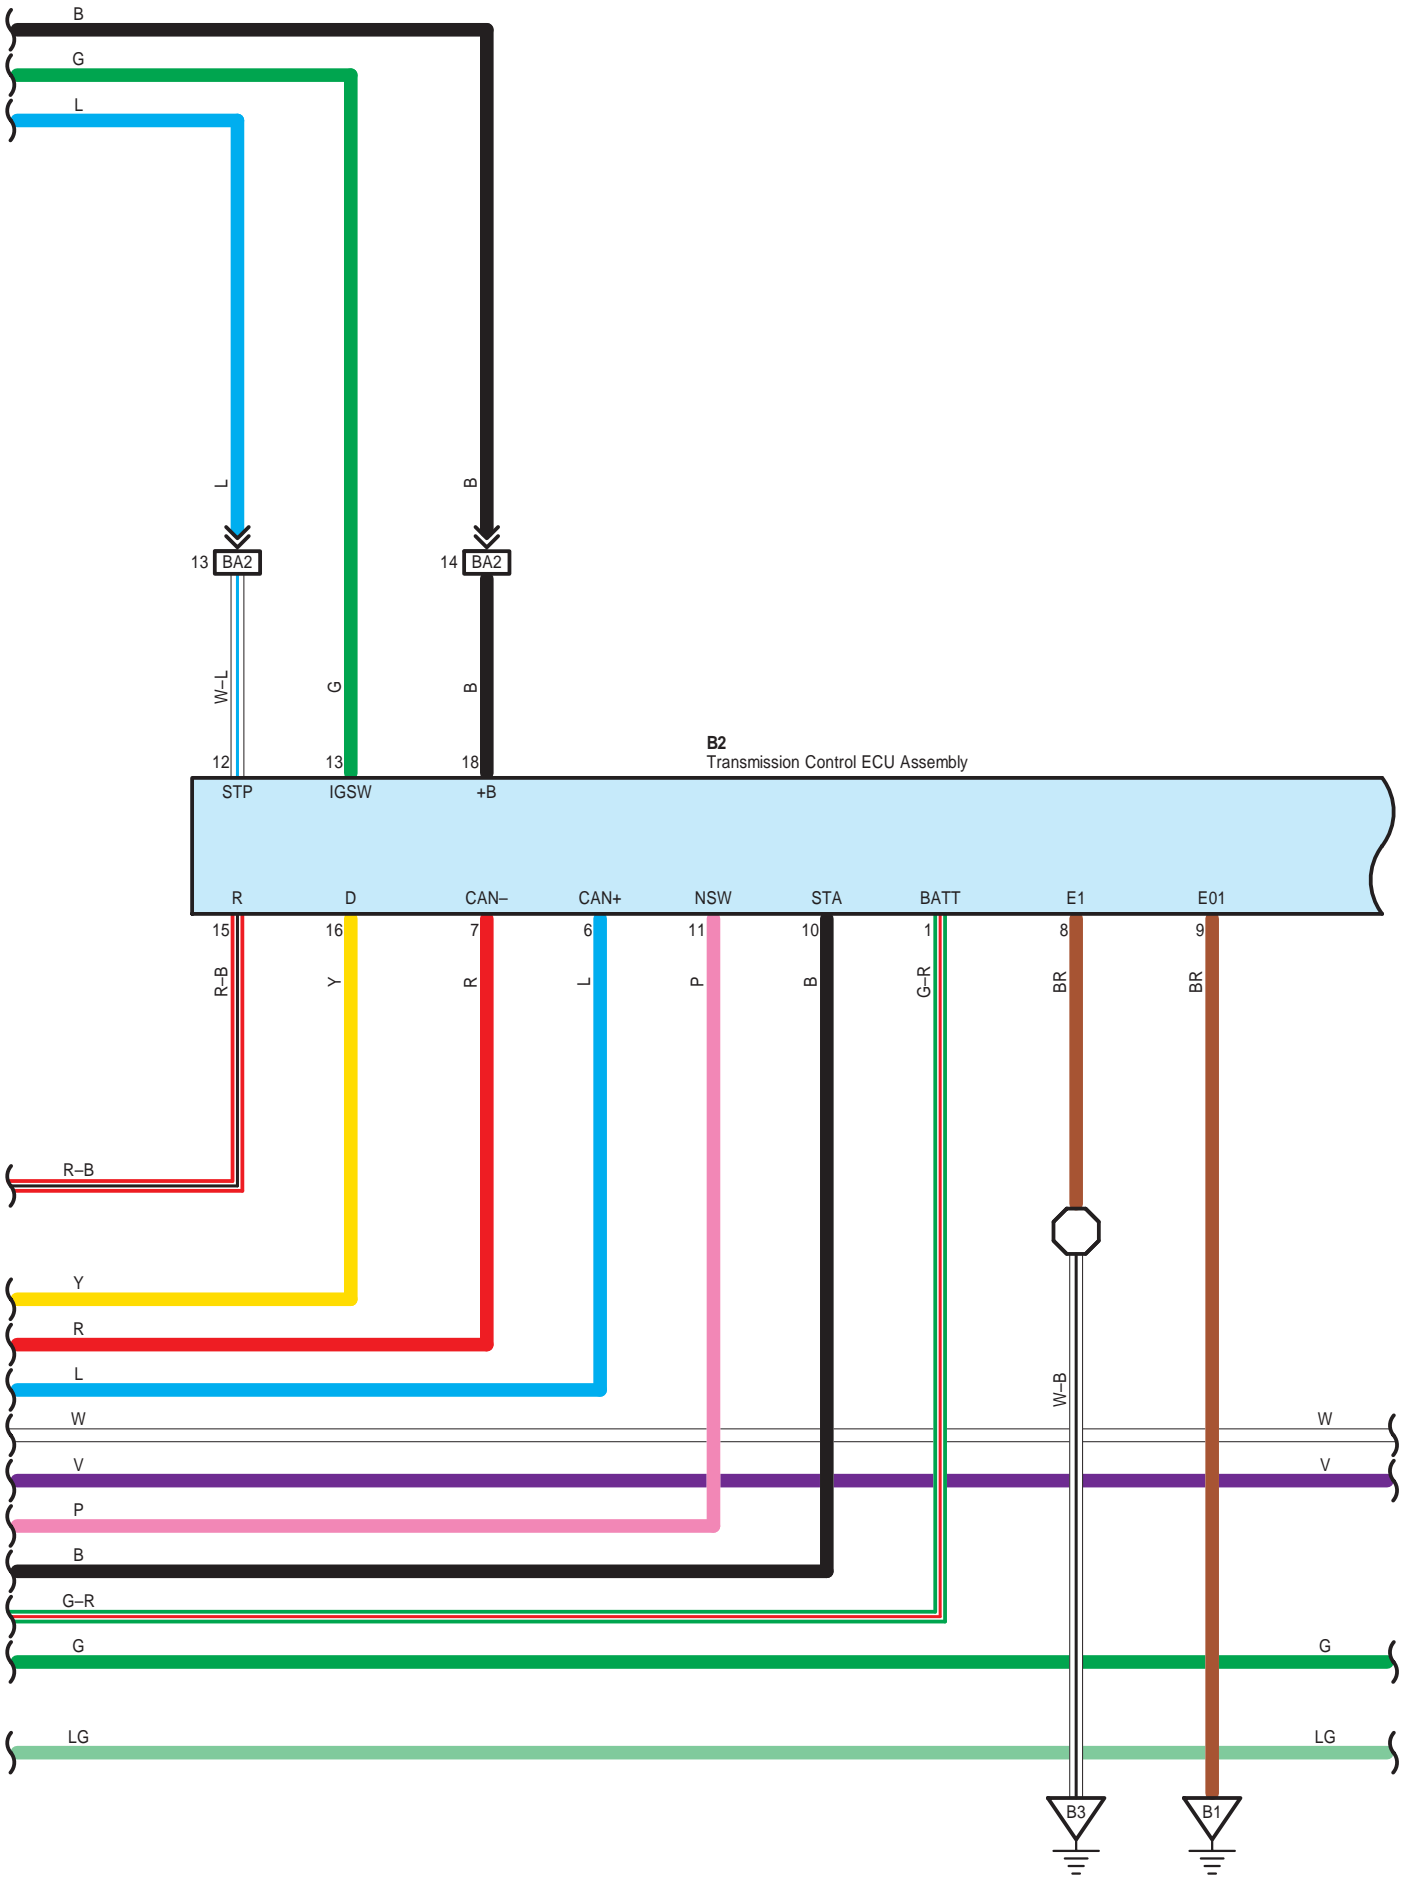

Cruise Control , Electronically Controlled Transmission and A/T Indicator , Engine Control

Cruise Control , Electronically Controlled Transmission and A/T Indicator , Engine Control

Cruise Control , Electronically Controlled Transmission and A/T Indicator , Engine Control

Cruise Control , Electronically Controlled Transmission and A/T Indicator , Engine Control

Cruise Control , Electronically Controlled Transmission and A/T Indicator , Engine Control

\* 1 : Shielded

Cruise Control , Electronically Controlled Transmission and A/T Indicator , Engine Control

A39(A), B1(B)  
ECM

Cruise Control , Electronically Controlled Transmission and A/T Indicator , Engine Control

B2  
Transmission Control ECU Assembly

A 4  
Black

A 29  
Black

A 31  
Black

A 35  
White

A 39  
Black

A 46  
Black

A 49  
White

A 51  
White

A 57  
Black

A 58  
White

A 59  
Blue

A 64  
Black

A 65  
Blue