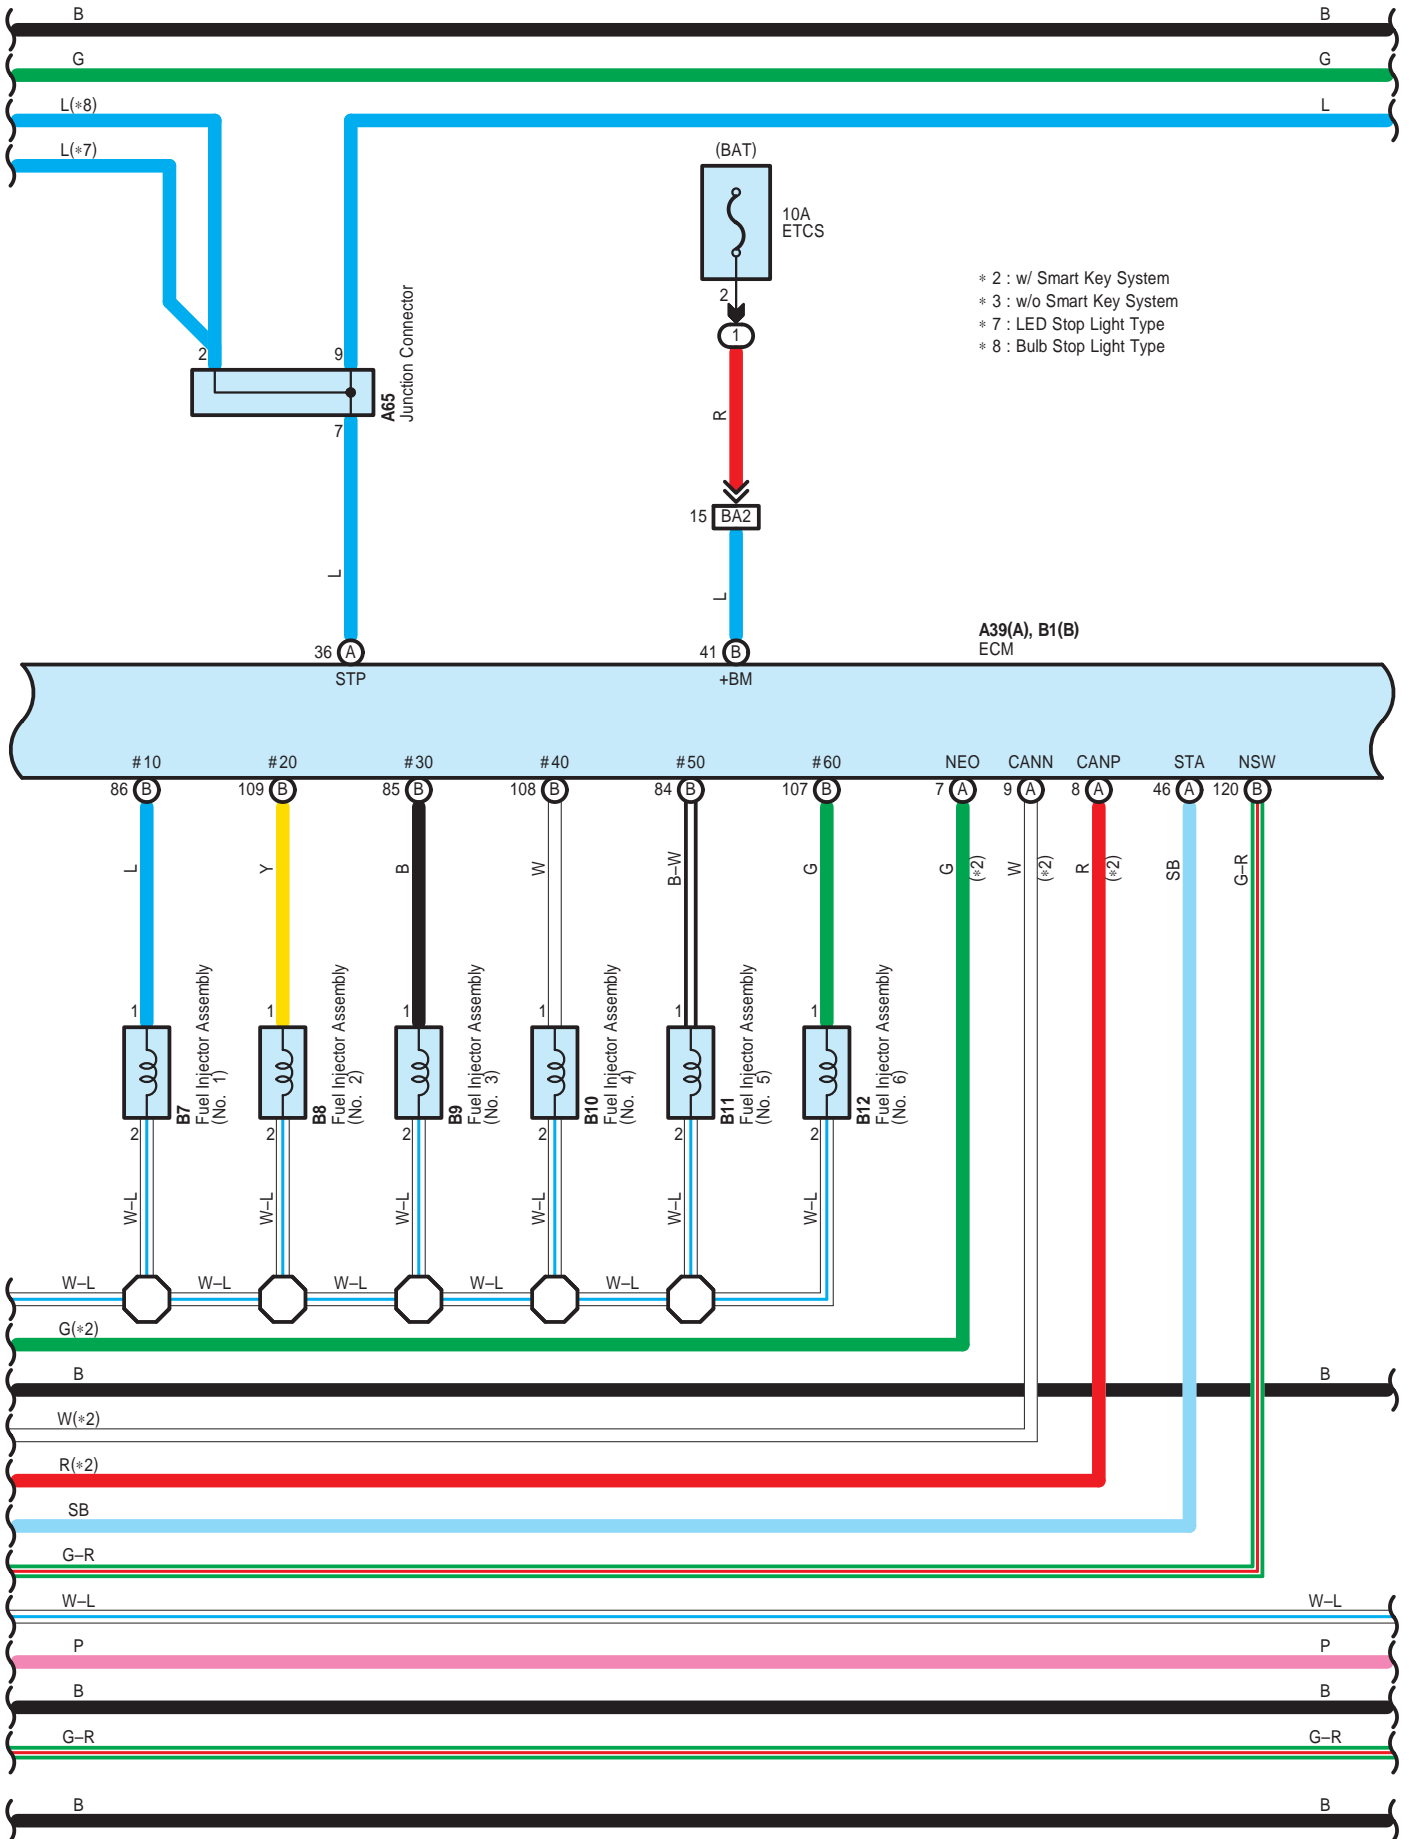

Cruise Control , Electronically Controlled Transmission and A/T Indicator , Engine Control

- \* 2 : w/ Smart Key System
- \* 3 : w/o Smart Key System
- \* 7 : LED Stop Light Type
- \* 8 : Bulb Stop Light Type

Cruise Control , Electronically Controlled Transmission and A/T Indicator , Engine Control

Cruise Control , Electronically Controlled Transmission and A/T Indicator , Engine Control

Cruise Control , Electronically Controlled Transmission and A/T Indicator , Engine Control

Cruise Control , Electronically Controlled Transmission and A/T Indicator , Engine Control

Cruise Control , Electronically Controlled Transmission and A/T Indicator , Engine Control

\* 1 : Shielded

Cruise Control , Electronically Controlled Transmission and A/T Indicator , Engine Control

A39(A), B1(B)  
ECM

Cruise Control , Electronically Controlled Transmission and A/T Indicator , Engine Control

B2  
Transmission Control ECU Assembly

A 4  
Black

A 29  
Black

A 31  
Black

A 35  
White

A 39  
Black