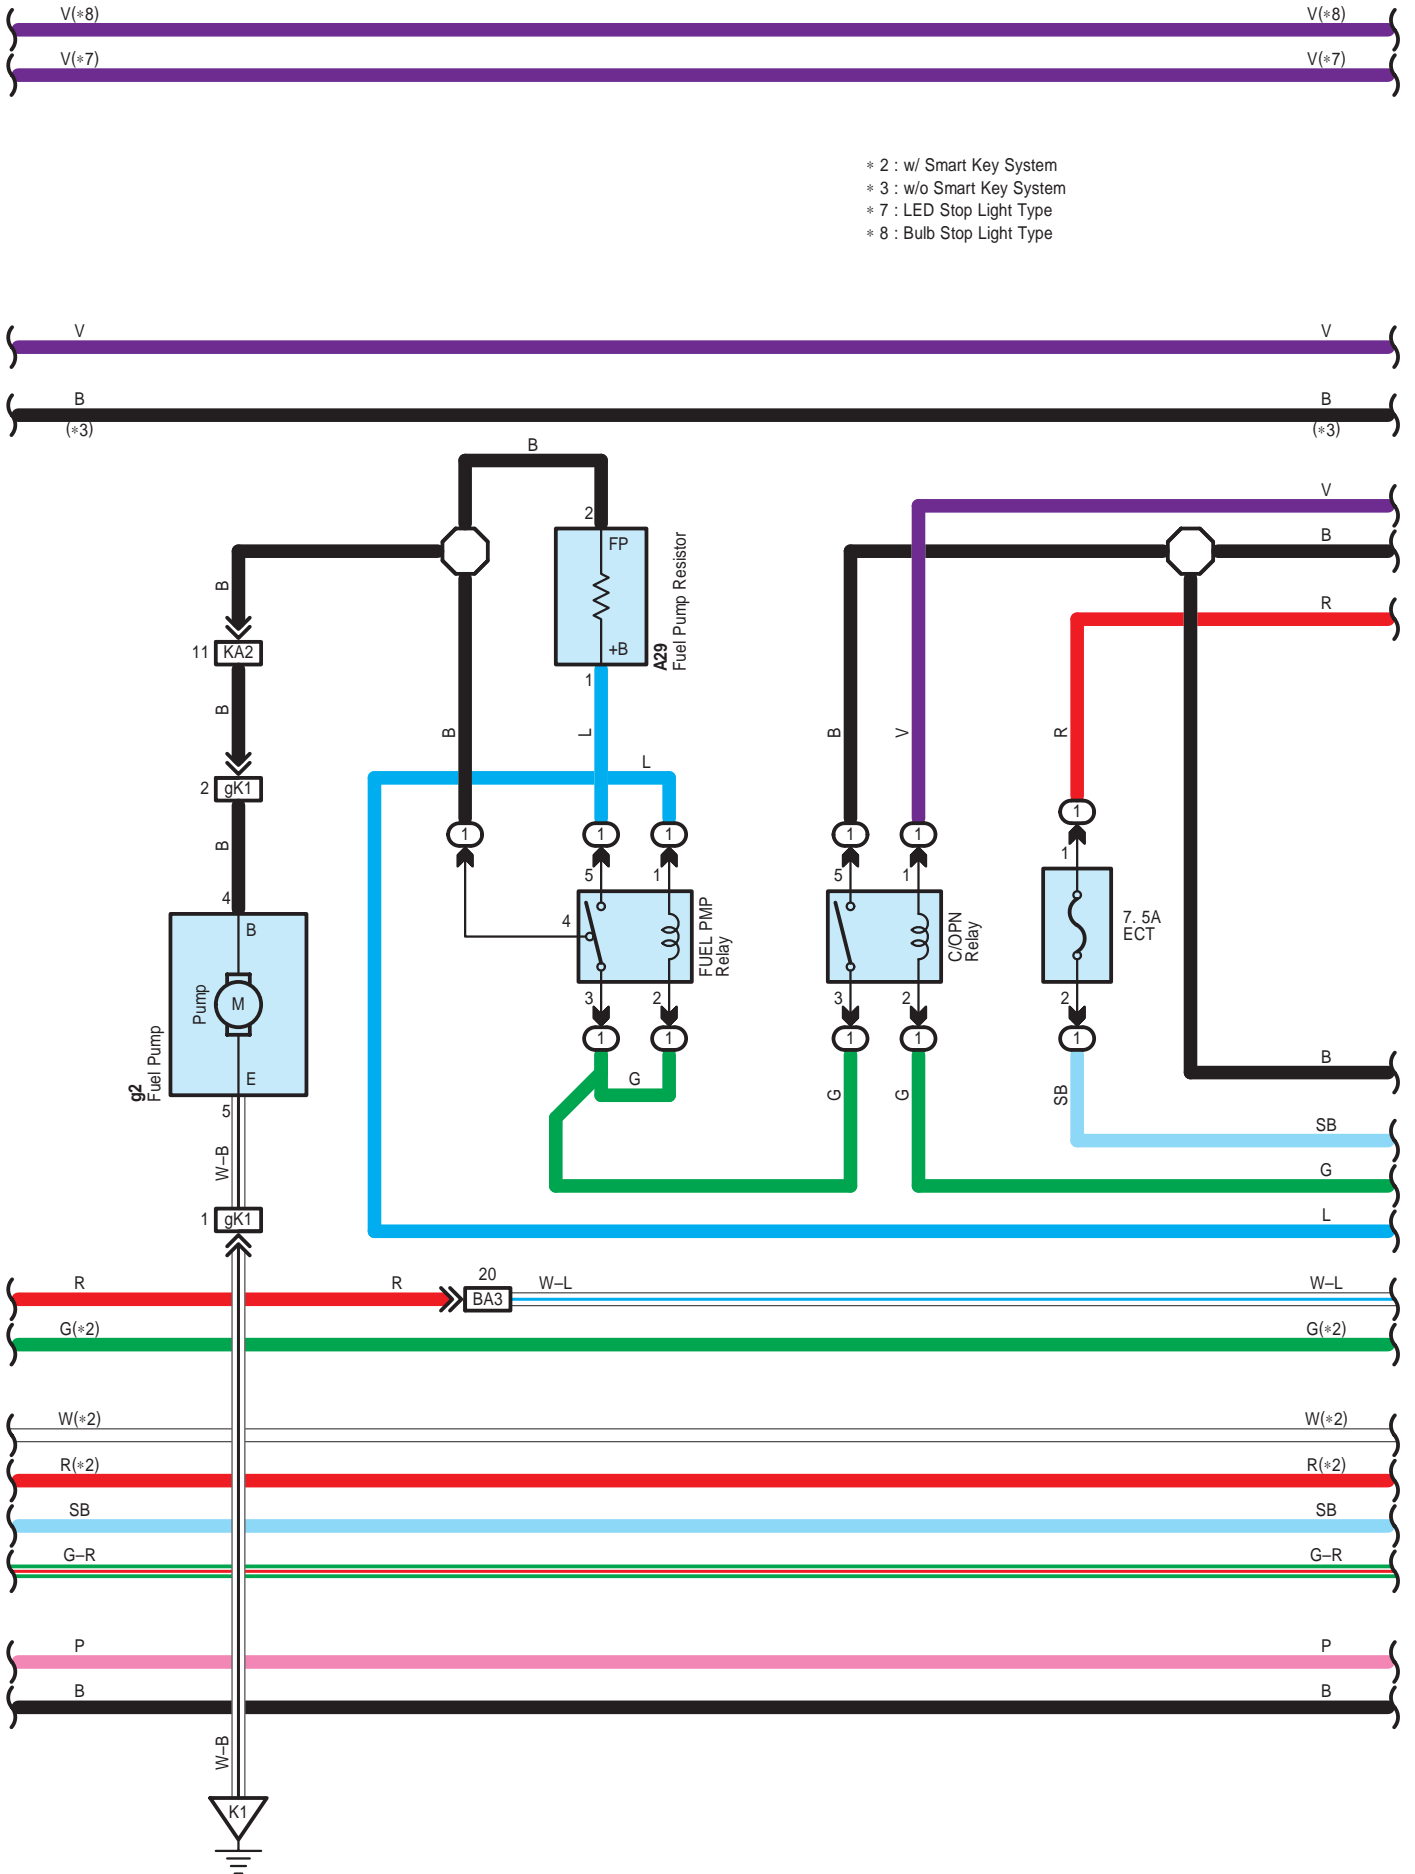

Cruise Control , Electronically Controlled Transmission and A/T Indicator , Engine Control

- \* 2 : w/ Smart Key System
- \* 3 : w/o Smart Key System
- \* 7 : LED Stop Light Type
- \* 8 : Bulb Stop Light Type

Cruise Control , Electronically Controlled Transmission and A/T Indicator , Engine Control

Cruise Control , Electronically Controlled Transmission and A/T Indicator , Engine Control

Cruise Control , Electronically Controlled Transmission and A/T Indicator , Engine Control

Cruise Control , Electronically Controlled Transmission and A/T Indicator , Engine Control

Cruise Control , Electronically Controlled Transmission and A/T Indicator , Engine Control

\* 1 : Shielded

Cruise Control , Electronically Controlled Transmission and A/T Indicator , Engine Control

A39(A), B1(B)  
ECM

Cruise Control , Electronically Controlled Transmission and A/T Indicator , Engine Control

B2  
Transmission Control ECU Assembly

A 4  
Black

A 29  
Black

A 31  
Black

A 35  
White

A 39  
Black